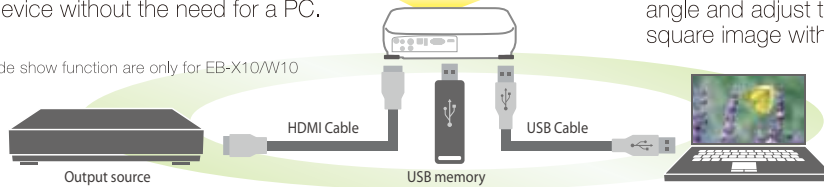

Multimedia Projector EB-S10/EB-X10/EB-W10

Digital Connectivity

Projecting the highest quality digital images is made possible thanks to the inclusion of an HDMI terminal on both the Epson EB-X10 and W10. And connection to a PC or Mac via USB cable is simple with Epson's USB display feature. You can even view a J-PEG slide show directly from a USB memory device without the need for a PC.

*HDMI and Slide show function are only for EB-X10/W10

Front Exhaust

Positioning the projector exhaust in the front of the projector means no irritating hot air flow affecting the audience during desktop usage.