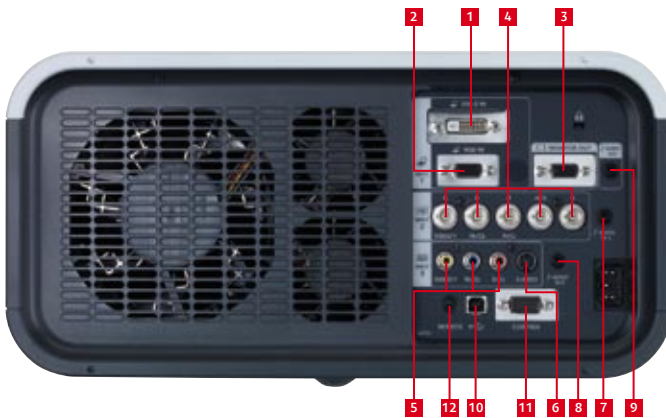

<b>CONNECTORS</b> Digital RGB Input Analogue RGB Input 1 Analogue RGB Input 2 / Component / Composite Input Analogue RGB / Component Out Component / Composite Input S-Video Input Audio Input 1 Audio Input 2 Audio Output Mouse Control Service Port / Projector Control	DVI-D 24-pin (HDCP compatible) Mini D-Sub 15-pin (SCART input via optional cable) BNC x 5  Mini D-Sub 15-pin RCA x 3 Mini DIN 4-pin S-Video Input 3.5mm stereo mini-jack 3.5mm stereo mini-jack 3.5mm stereo mini-jack x 1 (variable level) USB Type B D-Sub 9-pin
<b>MECHANISMS</b> Front Elevation Mechanism	Mechanical feet, 6.5° maximum image elevation
<b>RATINGS</b> Dimensions (W x H x D) Weight Power Source Power Consumption Noise Level Operating Environment Storage Environment Warranty	370mm x 187mm x 440mm 11.4kg (without lens) 100V - 240V AC, 50/60Hz Normal Mode: 499W / Quiet Mode: 414W / Standby: 24.5W Normal Mode: 39dBA / Quiet Mode: 35dBA +5°C to +40°C -10°C to +60°C 3 years
All data is based on Canon's standard testing method. This Leaflet and the specifications of the product have been developed prior to the date of product launch. Specifications are subject to change without notice. ™ and ®: All company and/or product names are trademarks and/or registered trademarks of their respective manufacturers in their markets and/or countries.	

## Connectivity

- 1 DVI-D 24-pin: Digital RGB / Digital Video Input (HDCP Compliant)
- 2 Mini D-sub 15-pin: Analogue RGB Input 1 (SCART via Adaptor)
- 3 Mini D-sub 15-pin: Analogue RGB (Monitor) Output
- 4 BNC x 5: Analogue RGB Input 2 / Component / Composite Input
- 5 RCA x 3: Component / Composite Video Input
- 6 Mini-DIN 4-pin: S-Video Input
- 7 3.5mm stereo mini-jack: Audio Input 1
- 8 3.5mm stereo mini-jack: Audio Input 2
- 9 3.5mm stereo mini-jack: Audio Output (variable level)
- 10 USB Type 'B': USB Mouse Control
- 11 Mini D-sub 9-pin: Control Port, used to control and service projector
- 12 3.5mm mini-jack: Remote Control Handset - Wired