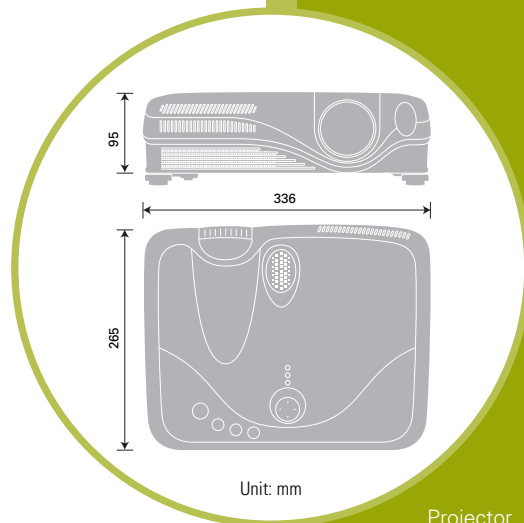

Projector Dimensions

HITACHI DIGITAL MEDIA
Hitachi Europe Ltd
Whitebrook Park
Lower Cookham Road
Maidenhead
Berkshire SL6 8YA
Tel: 01628 585 000
Fax: 01628 585 500
www.hitachidigitalmedia.com

The specification above and photography is for reference only and may be subject to change.