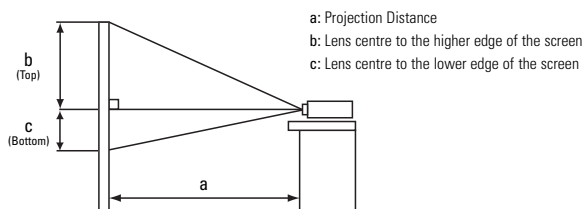

FEATURES

Network function (for control Projector), Plug & Play (DDC2B)
Variable Color (R, G, B individual)
MENU : 15 Language, Freeze function, Magnifying, Digital gamma correction, 3D Y/C separation, 2-3 pull down, Auto Vertical Keystone correction, Electrical H&V Keystone correction, Auto configuration (H-Phase, H-Size, Position), My Screen, PIN lock system
3.0 W x 4

Audio Speakers

CONNECTORS

Computer Input	15-pin Mini D-sub x 2 DVI Input x 1
Computer Output	15-pin Mini D-sub x 1
Video Input	RCA Jack x 1 S-Video jack x 1 RCA Jack (x3) x 1 for Component
Audio Input	RCA Jack (x2) x 1 for Video Stereo-mini Jack x 2 for Computer
Audio Output	Stereo-mini Jack x 1
Control	9-pin D-sub x 1 for RS232 RJ45 (10 BASE-T)
Mouse	USB x 1
Wired remote Control	3.5 dia. Stereo-mini jack x 1

PHYSICAL

Weight	3.9 Kg
Size (W x D x H)	336 x 265 x 95mm excluding feet and extrusions
Miscellaneous	Power, Lamp and Temp indicator light, Ceiling Mount image, Rear Projection Image"

SUPPLIED WITH

Remote Control, Batteries, RGB cable, Safety Instruction, Quick Guide, Power cord, User Manual (English, German, French, Italian, Spanish, Dutch, Norwegian, Portuguese)"

GENERAL

Voltage	100-120V/220-240V, auto switching
Noise	Normal Mode: 38dB Whisper Mode: 33dB

CERTIFICATION

UL60950/C-UL, FCC Part 15, Class B, CE, TUV EN60950

OPTIONAL ACCESSORIES

Replacement Lamp	DT00691

Screen Size	a (min)	a (max)	b (top)	c (bottom)
30	0.9m (35")	1.1m (42")	41cm (16")	5cm (2")
40	1.2m (47")	1.4m (57")	55cm (22")	6cm (2")
50	1.5m (59")	1.8m (71")	69cm (27")	8cm (3")
60	1.8m (71")	2.2m (86")	82cm (32")	9cm (4")
70	2.1m (83")	2.6m (100")	96cm (38")	11cm (4")
80	2.4m (96")	2.9m (115")	110cm (43")	12cm (5")
90	2.7m (108")	3.3m (130")	123cm (49")	14cm (5")
100	3.0m (120")	3.7m (144")	137cm (54")	15cm (6")
120	3.7m (144")	4.4m (174")	165cm (65")	18cm (7")
150	4.6m (181")	5.5m (217")	206cm (81")	23cm (9")
200	6.1m (241")	7.4m (291")	274cm (108")	30cm (12")
250	7.7m (302")	9.2m (364")	343cm (135")	38cm (15")
300	9.2m (363")	11.1m (437")	411cm (162")	46cm (18")