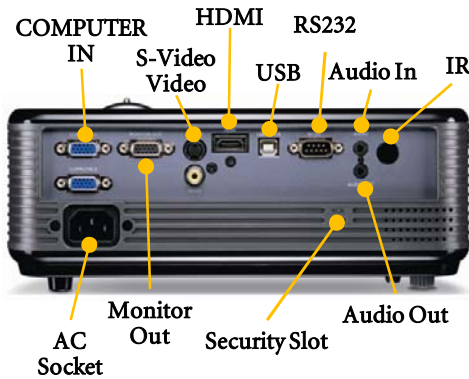

BenQ

MS510

Digital Projector

HIGHLIGHTS

- 2700 ANSI Lumens
- SVGA Native Resolution
- Long Lamp Life
- Filter Free Design
- Virtually Color Decay Free
- Quick Cooling
- Standby Power < 1W
- Closed Captioning
- Teaching Template
- 3D Ready
- BrilliantColor™
- 3D Color Management
- Keystone ±40°
- 2W Speaker
- Quick Auto Search
- Security Password
- High Altitude Mode
- HDTV Compatible
- Auto Adjustment Hot Key