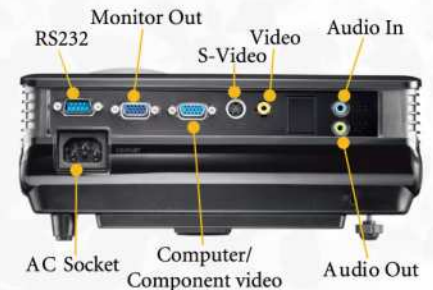

## Specifications

Projection System	DLP® technology by Texas Instruments®		
Native Resolution	XGA (1024 x 768)		
Brightness	2500 ANSI lumens		
Contrast Ratio	2600:1 (Full on/Full off)		
Keystone	Manual Vertical ±40°		
Aspect Ratio	4:3 Native, 16:9 Selectable		
Color	Full 16.7 million color palette		
Lens	F=2.55 to 2.65, f=20.95 ~ 23.0 mm		
Zoom Ratio	Manual Zoom, 1.10:1		
Image Size (Diagonal)	24" to 300"		
Throw Ratio	1.86 - 2.04 (53"@2M)		
Lamp	210W, 3000/4000 hours (Normal/Economic mode)		
Computer Compatibility	VGA(640 x 480) to UXGA(1600 x 1200)		
HDTV Compatibility	480i, 480p, 576i, 576p, 720p, 1080i, 1080p		
Video Compatibility	NTSC, PAL, SECAM		
Horizontal Frequency	31-82 kHz		
Vertical Scan Rate	48-85 Hz		
Input Terminals	PC	Analog RGB: D-sub 15 pin x 1	
	A/V	Component Video: D-sub 15 pin x 1 (Shared with Analog RGB connector)	
		S-Video: Mini Din 4 pin x 1	
		Composite Video: RCA x 1	
		Audio	Stereo Mini Jack x 1
Output Terminals	PC	Monitor Out: D-sub 15 pin x 1	
	Audio	Variable Audio Out : Stereo Mini Jack x 1 Speaker: 2W x 1	
Control Terminal	Serial Connector : RS232 9 pin x 1		
Dimensions(W x H x D)	10 x 3.5 x 8.4 inch (255 x 90 x 214 mm)		
Weight	4.8 lbs (2.2 kg)		
Power Supply	100 to 240 VAC, 50/60 Hz		
Power Consumption	275W, Standby < 1W		
Audible Noise	33/28 dB (Normal/Economic mode)		
On-Screen Display Languages	Bulgarian / Croatian / Czech / Danish / Dutch / English / Finnish		
	French / German / Hungarian / Italian / Japanese / Korean / Norwegian		
	Polish / Portuguese / Romanian / Russian / Simplified Chinese / Spanish		
	Swedish / Turkish / Thai / Traditional Chinese (24 Languages)		
	Picture Modes	Dynamic Mode	Presentation Mode
		sRGB Mode	Cinema Mode
User 1 Mode		User 2 Mode	
Functions	BrilliantColor™	Quick Auto Search	
	Closed Captioning	Wall Color Correction	
	3D Color Management	Blank	
	Resolution Reminder	Panel Key Lock	
	Digital Zoom (x2)	Auto Off	
	Freeze	Security Password	
	HDTV compatible	"Q?" Hot Key for FAQ	
	High altitude mode	Auto Adjustment Hot Key	
	Accessories (Standard)	Quick Start Guide	VGA Cable
		Manual CD	Power Cord
Remote Control w/battery			
Accessories (Optional)	Presentation Plus	Spare Lamp Kit	
	RS232 Cable	Soft Carry Case	