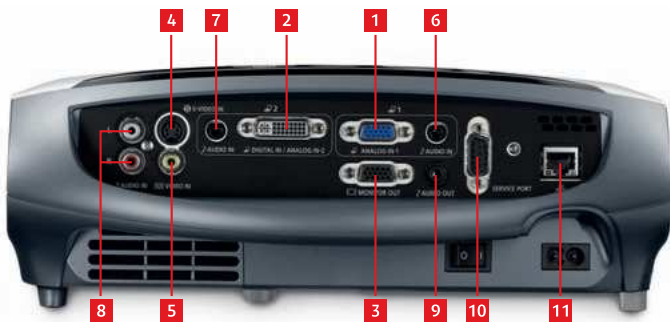

Connectivity

1. 1 Mini D-sub 15-pin: Analogue RGB Input 1, Component Video
2. 2 DVI-I 29-pin: Digital RGB / Digital Video / Analogue RGB Input 2
3. 3 Mini D-sub 15-pin: Analogue RGB (Monitor) Output
4. 4 Mini DIN 4-pin: S-Video Input
5. 5 RCA x 1: Composite Video Input
6. 6 3.5mm mini-jack: Stereo Audio Input 1 (for 1)
7. 7 3.5mm mini-jack: Stereo Audio Input 2 (for 2)
8. 8 RCA x 2 (L/R): Stereo Audio Input 3 (for 4, 5)
9. 9 3.5mm mini-jack: Stereo Audio Output (Variable level)
10. 10 Mini D-Sub 9-pin: Service Port (RS-232C)
11. 11 RJ-45: Network Connection