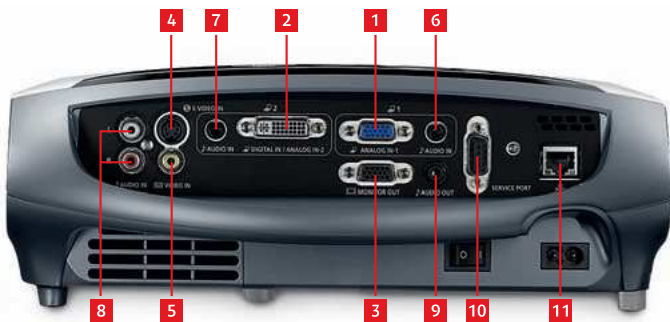

Connectivity

1. 1 Mini D-sub 15-pin: Analogue RGB Input 1, Component Video
2. 2 DVI-I 29-pin: Digital RGB / Digital Video / Analogue RGB Input 2
3. 3 Mini D-sub 15-pin: Analogue RGB (Monitor) Output
4. 4 Mini DIN 4-pin: S-Video Input
5. 5 RCA x 1: Composite Video Input
6. 6 3.5mm mini-jack: Stereo Audio Input 1 (for 1)
7. 7 3.5mm mini-jack: Stereo Audio Input 2 (for 2)
8. 8 RCA x 2 (L/R): Stereo Audio Input 3 (for 4, 5)
9. 9 3.5mm mini-jack: Stereo Audio Output (Variable level)
10. 10 Mini D-Sub 9-pin: Service Port (RS-232C)
11. 11 RJ-45: Network Connection