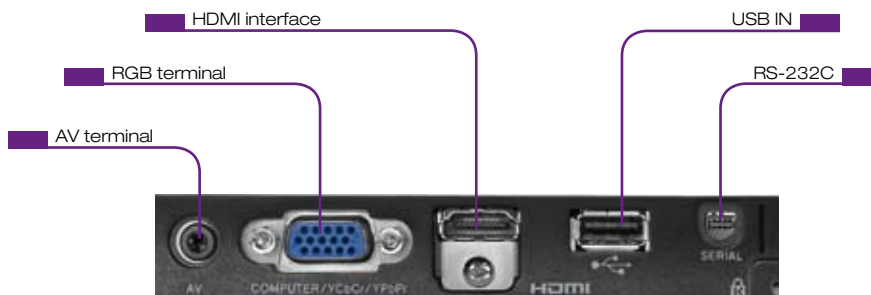

² Functionality can only be guaranteed for products specifically designated by CASIO. Visit the CASIO website for more details about the USB flash drives supported by this device.

Models	ANSI lumens	Resolution	USB/WLAN
XJ-A140	2,500	XGA (4:3)	-
XJ-A145	2,500	XGA (4:3)	USB/WLAN
XJ-A150	3,000	XGA (4:3)	-
XJ-A155	3,000	XGA (4:3)	USB/WLAN
XJ-A230	2,000	WXGA (16:10)	-
XJ-A235	2,000	WXGA (16:10)	USB/WLAN
XJ-A240	2,500	WXGA (16:10)	-
XJ-A245	2,500	WXGA (16:10)	USB/WLAN
XJ-A250	3,000	WXGA (16:10)	-
XJ-A255	3,000	WXGA (16:10)	USB/WLAN

We accept no liability for errors or differences in design or colour, and reserve the right to make technical changes without notice. Last updated: March 2011.