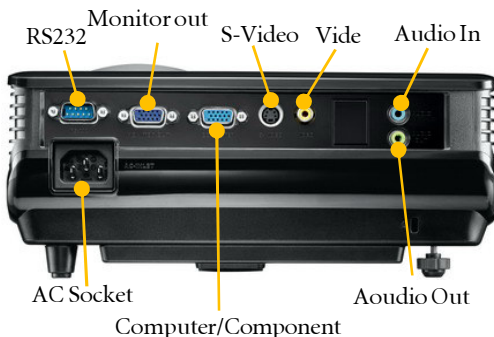

Projection System	DLP® technology by Texas Instruments®	
Native Resolution	XGA (1024 x 768)	
Brightness	2500 ANSI lumens	
Contrast Ratio	2600:1 (Full on/Full off)	
Keystone	Manual Vertical ±40°	
Aspect Ratio	4:3 Native, 16:9 Selectable	
Color	Full 16.7 million color palette	
Lens	F=2.55 to 2.65, f=20.95 ~ 23.0 mm	
Zoom Ratio	Manual Zoom, 1.10:1	
Image Size (Diagonal)	24" to 300"	
Throw Ratio	1.86 - 2.04 (53"@2M)	
Lamp	220W, 2000/3000 hours (Normal/Economic mode)	
Computer Compatibility	VGA(640 x 480) to UXGA(1600 x 1200)	
HDTV Compatibility	480i, 480p, 576i, 576p, 720p, 1080i, 1080p	
Video Compatibility	NTSC, PAL, SECAM	
Horizontal Frequency	31 - 82 kHz	
Vertical Scan Rate	48 - 85 Hz	
Input Terminals	PC	Analog RGB: D-sub 15 pin x 1
	A/V	Component Video: D-sub 15 pin x 1 (Shared with Analog RGB connector)
		S-Video: Mini Din 4 pin x 1
		Composite Video: RCA x 1
Audio	Stereo Mini Jack x 1	
Output Terminals	PC	Monitor Out: D-sub 15 pin x 1
	Audio	Variable Audio Out : Stereo Mini Jack x 1
		Speaker: 2W x 1
Control Terminal	Serial Connector : RS232 9 pin x 1	
Dimensions(W x H x D)	10 x 3.5 x 8.4 inch (255 x 90 x 214 mm)	
Weight	4.8 lbs (2.2 kg)	
Power Supply	100 to 240 VAC, 50/60 Hz	
Power Consumption	275W, Standby < 1W	
Audible Noise	32/26 dB (Normal/Economic mode)	
On-Screen Display Languages	Bulgarian/ Croatian/ Czech/ Danish/ Dutch/ English/ Finnish/ French/ German/ Hungarian/ Italian/ Japanese/ Kroean/ Norwegian/ Polish/ Portuguese/ Romanian/ Russian/ Simplified Chinese/Spanish/ Swedish/ Turkish/ Thai/ Traditional Chinese (24 Languages)	
Picture Modes	Dynamic Mode	Presentation Mode
	sRGB Mode	Cinema Mode
	User 1 Mode	User 2 Mode
Functions	BrilliantColor™	Quick Auto Search
	Closed Captioning	Wall Color Correction
	3D Color Management	Blank
	Resolution Reminder	Panel Key Lock
	Digital Zoom (x2)	Auto Off
	Freeze	Security Password
	HDTV compatible	"Q?" Hot Key for FAQ
	High altitude mode	Auto Adjustment Hot Key
	Quick Start Guide	VGA Cable
	Manual CD	Power Cord
Accessories (Standard)	Remote Control w/battery	
	Presentation Plus	Spare Lamp Kit
Accessories (Optional)	RS232 Cable	Soft Carry Case