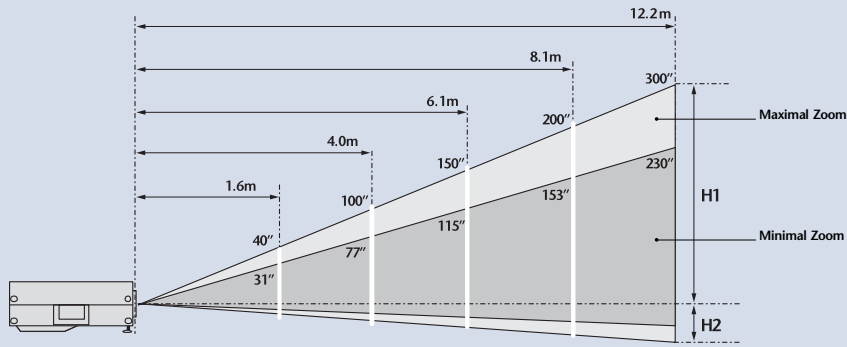

True throwing distances

Screen Size	Wide Zoom	40"	100"	150"	200"	300"
	Tele Zoom	31"	77"	115"	153"	230"
Distance		1.6 m	4.0 m	6.1 m	8.1 m	12.2 m
Screen Size	WxH (mm)	812.8 x 609.6	2032 x 1524	3048 x 2286	4064 x 3048	6096 x 4572
	H1(mm)	548.64	1371.6	2507.4	2743.2	4114.8
H2(mm)		60.96	152.4	228.6	304.8	457.2

Ultra quiet and compact

An important element of the LV-7340 is the auto fan control function, which ensures an extremely low noise level for the fan. Two built-in temperature sensors control the fan voltage seamlessly and dynamically – thus operation is virtually silent so your audience can concentrate on the presentation. With an A4 footprint, the projector is surprisingly compact and it only weighs 4 kilograms. Use it in-house or carry it to a conference room and meetings. With its smart, stylish design and high performance operation it's designed to bring out the very best in all your presentations.