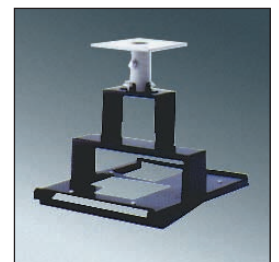

Ceiling attachment LV-CL05

Canon

Imaging across networks

Canon Inc.
30-2, Shimomaruko 3-Chome,
Ohta-Ku, Tokyo 146-8501, Japan

Europe, Africa and Middle East
Canon Europe Ltd
6 Roundwood Avenue
Stockley Park
Uxbridge
Middlesex UB11 1JA
United Kingdom
www.canon-europa.com

Canon (U.K.) Limited
Woodhatch, Reigate
Surrey RH2 8BF
Telephone No: 01737 220000
Facsimile No: 01737 220022
www.canon.co.uk