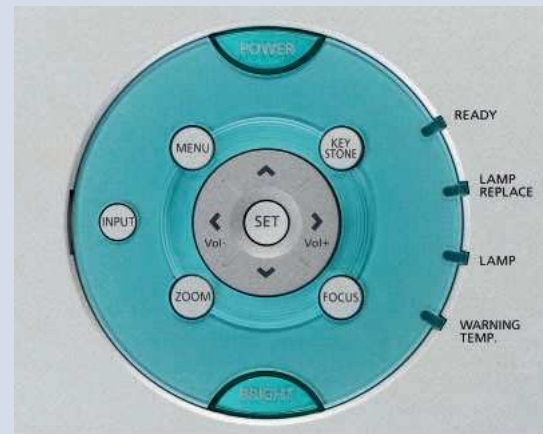

## Effortless operation

The new control panel on top of the projector, with its clear and stylish design, enables easy setting and selection of features. The compact remote control unit adds to this overall ease. Everything you need is available at a touch – while the built-in laser pointer helps you guide your audience effortlessly through every step of your presentation. There's also a handy picture