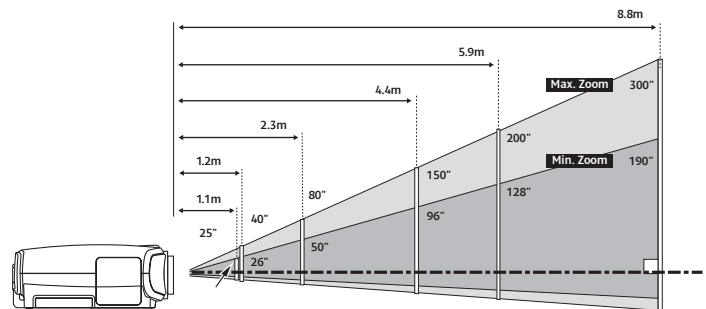

Accessories

In-box	Optional				
- Soft Carrying Case - Remote Control Unit - AAA Alkaline Batteries x 2 - Lens Cap - AC Mains Power Cable - VGA Computer Connection Cable					
	Replacement Lamp LV-LP26	Canon Ceiling Mounting Bracket LV-CL11	Component Video Adapter Cable LV-CA32	RS-232C Control Cable LV-CA34	VGA Extension Cable, 10 metres LV-CA02

TRUE THROW DISTANCES								
Screen Size	25		40	80	100	150	200	300
inches	51 x 38		81 x 61	163 x 122	203 x 152	305 x 229	406 x 305	610 x 457
cm	51 x 38		81 x 61	163 x 122	203 x 152	305 x 229	406 x 305	610 x 457
Projection Distance	-		1.2m	2.3m	2.9m	4.4m	5.9m	8.8m
Zoom max	-	1.2m	2.3m	2.9m	4.4m	5.9m	8.8m	-
Zoom min	1.1m	1.8m	3.6m	4.6m	6.9m	-	-	-

For more information regarding throw distances, please visit: www.canon.com/lcd-sim

you can
Canon

Canon Inc
www.canon.com

Canon Europa NV
www.canon-europe.com

English-UK Edition
© Canon Europa N.V., 2006 (0207)

Canon (UK) Ltd
Woodhatch, Reigate
Surrey RH2 8BF
Telephone No: 08000 353535
Facsimile No: 01737 220022
www.canon.co.uk