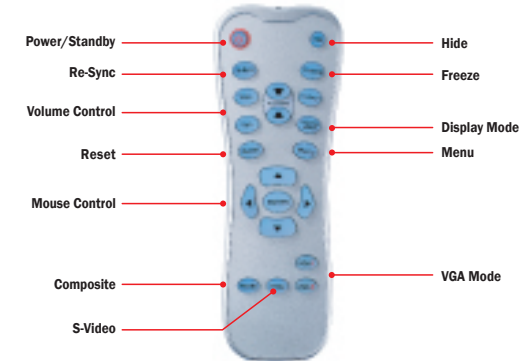

Cutting-edge DLP™ Technology

Improved Ventilation System

Remote Control

I/O Ports

Specifications

Display Technology	0.55-inch Darkip2™ DLP™ technology from Texas Instruments
Resolution	Native: 1024 x 768 XGA, Max-Resize: 1400 x 1050+ (60Hz)
Brightness (typical)	2300 ANSI lumens
Contrast Ratio	2500:1 (full on/full off)
Lamp Life (typical)	2000 hours (STD)/3000 hours (ECO)
Throw Ratio	1.93 - 2.13:1 (distance/width)
Image Size	27.7 to 306 inches (0.7 to 7.77 meters)
Noise Level	28dB
HDTV Compatibility	720p, 1080i
Monitor Loop Through	VGA output (functional in both normal and standby modes)
Lamp Type	200W UHP lamp
Projection Distance	3.9 to 39.3 feet (1.2 to 12 meters)
Computer Compatibility	XGA, SVGA, VGA, VESA, Mac, SXGA+ Resized
Video Compatibility	NTSC/PAL/SECAM, SDTV (480i), EDTV (480p), SDTV (480i)
Aspect Ratio	4:3/16:9
Projection Lens	F=2.7 ~ 3.0; f=21.83 ~ 23.81mm 1:1.1 Manual Zoom and Focus
Audio	2-watt Mono speaker
Keystone Correction	Vertical ± 15°
Horizontal Scan Rate	31.5 to 100 KHz
Vertical Refresh Rate	56 to 85 Hz
Power Supply	AC Input 100-240V, 50 / 60 Hz, Auto-Switching Power supply
Power Consumption	265 watts (Maximum), <15 watts (standby mode)
Operating Temperature	41-95 °F (5-35 °C) (80% humidity maximum), Adjustable fan speed for high altitude application
Displayable Colors	16.7 million colors
Projection Method	Front/rear/ceiling-mount/table-top
Uniformity	85%
User Controls	Complete onscreen menu adjustments in 11 languages
I/O Connectors	VGA x2, VGA for monitor loop through, S-Video, composite video, audio minijack, Service/Communication Port
Standard Accessories	AC power cord, VGA to VGA, Composite Video, Remote Control, Battery for remote, Lens cap (hanging), Quick start guide, Warranty card, User's guide CD, and Carrying Case
Weight	4.4 pounds (2.0kg)
Dimensions (W x L x H)	9 x 8.26 x 3.7 inches (230 x 210 x 95 mm)