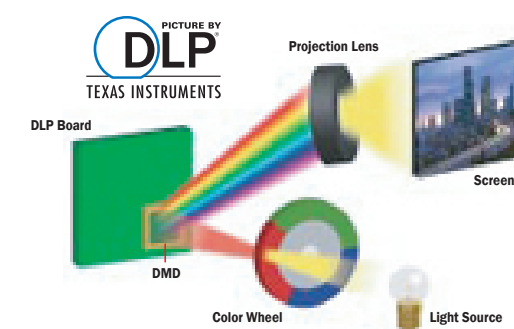

Cutting-edge DLP™ Technology