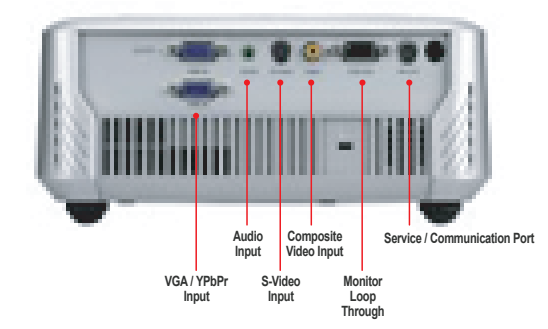

Cutting-edge DLP™ Technology

Improved Ventilation System

Remote Control

I/O Ports

Specifications

Display Technology	0.55-inch Darkip2™ DLP™ technology from Texas Instruments
Resolution	Native: 1024 x 768 XGA, Max-Resize: 1400 x 1050+ (60Hz)
Brightness (typical)	2300 ANSI lumens
Contrast Ratio	2500:1 (full on/full off)
Lamp Life (typical)	2000 hours (STD)/3000 hours (ECO)
Throw Ratio	1.93 - 2.13:1 (distance/width)
Image Size	27.7 to 306 inches (0.7 to 7.77 meters)
Noise Level	28dB
HDTV Compatibility	720p, 1080i
Monitor Loop Through	VGA output (functional in both normal and standby modes)
Lamp Type	200W UHP lamp
Projection Distance	3.9 to 39.3 feet (1.2 to 12 meters)
Computer Compatibility	XGA, SVGA, VGA, VESA, Mac, SXGA+ Resized
Video Compatibility	NTSC/PAL/SECAM, SDTV (480i), EDTV (480p), SDTV (480i)
Aspect Ratio	4:3/16:9
Projection Lens	F=2.7 ~ 3.0; f=21.83 ~ 23.81mm 1:1.1 Manual Zoom and Focus
Audio	2-watt Mono speaker
Keystone Correction	Vertical ± 15°
Horizontal Scan Rate	31.5 to 100 KHz
Vertical Refresh Rate	56 to 85 Hz
Power Supply	AC Input 100-240V, 50 / 60 Hz, Auto-Switching Power supply
Power Consumption	265 watts (Maximum), <15 watts (standby mode)
Operating Temperature	41-95 °F (5-35 °C) (80% humidity maximum), Adjustable fan speed for high altitude application
Displayable Colors	16.7 million colors
Projection Method	Front/rear/ceiling-mount/table-top
Uniformity	85%
User Controls	Complete onscreen menu adjustments in 11 languages
I/O Connectors	VGA x2, VGA for monitor loop through, S-Video, composite video, audio minijack, Service/Communication Port
Standard Accessories	AC power cord, VGA to VGA, Composite Video, Remote Control, Battery for remote, Lens cap (hanging), Quick start guide, Warranty card, User's guide CD, and Carrying Case
Weight	4.4 pounds (2.0kg)
Dimensions (W x L x H)	9 x 8.26 x 3.7 inches (230 x 210 x 95 mm)