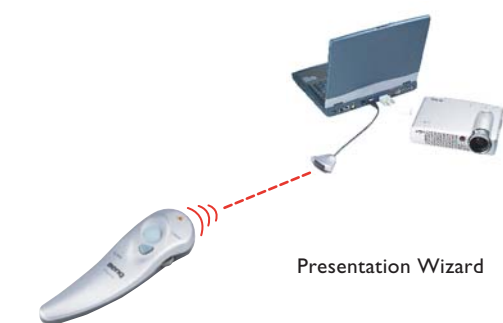

BENQ SL705X/S

Lights up eyes, Turns on smiles.

BENQ SL705X/S may be small in size - it weighs in at just 3.8lbs(1.7kg) - but it is very big on features. DLP™ technology, a 600:1 contrast ratio and XGA/SVGA native resolution ensure distinct, crystal-clear pictures and its HDTV compatibility delivers an outstanding video experience. **BENQ SL705X/S** is your best choice for both professional business presentations at the office or unsurpassed cinematic enjoyment in the home.

As Easy As 1-2-3

BENQ SL705X/S is simplicity itself to set up and use. It's as simple as 1-2-3. All you need are just three buttons:

1. Power on.
2. Auto adjustment.
3. Keystone correction, and you are fully set up to give a presentation that's full of impact.

- **Auto** - Automatically detects the signal source and configures the **BENQ SL705X/S** to the computer's frequency, displaying images flawlessly.

- **Keystone** - Corrects a trapezoidal image caused by a tilted projection angle back to the perfect square shape. So that you can start your presentation with a perfectly shaped square image.

A New Standard in Visual Comfort

- **HDTV / 16:9 Wide-Screen**
  The **BENQ SL705X/S** is a breakthrough in visual comfort. The built-in HDTV compatibility (720p, 1080i) ensures that picture quality matches that of digital TVs. What's more, the image is projected in a 16:9 wide-screen ratio, the dimensions most comfortable to the human eyes.

- **High Density Digital Progressive Scanning (P-Scan)**
  BENQ SL705X/S uses high density progressive scanning with double the number of scan lines found in conventional televisions. (480i 480p). This eliminates flicker and produces a much more stable, exquisitely detailed picture so that even when watching for a long time, your eyes will not feel tired.