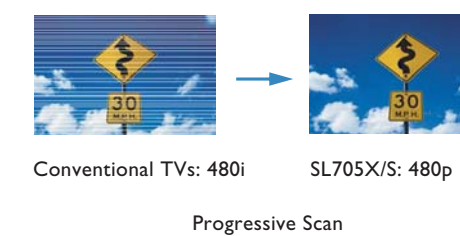

DLP™ technology

- **600:1 Ultra High Contrast Ratio**
  Using DLP™ technology, the contrast ratio of **BENQ SL705X/S** surpasses general LCD projectors, delivering pictures with visual depth, sharper text and more detail in darker portions of the image.

- **Seamless Picture Quality**
  Enhanced by state-of-the-art DLP™ technology by Texas Instruments, **BENQ SL705X/S** delivers images that are crystal clear and sharper than ever by eliminating the "screen door" effect - the noticeable gaps in large image that used to appear in LCD projector images. Say goodbye to the big gaps that often appear with increased image size and say hello to seamless picture quality!