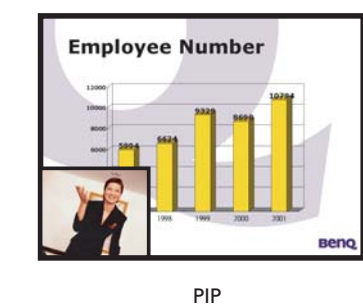

• Picture in Picture (PIP)

BENQ SL705X/S is able to accept two picture signals simultaneously and this means you can frame one picture within a larger picture, allowing your audience to grasp all the information. Just another feature that can help you increase the impact of your presentation.