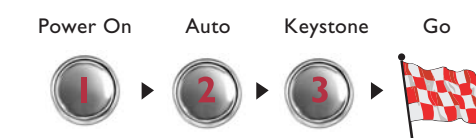

DLP™ technology

- **600:1 Ultra High Contrast Ratio**
  Using DLP™ technology, the contrast ratio of **BENQ SL705X/S** surpasses general LCD projectors, delivering pictures with visual depth, sharper text and more detail in darker portions of the image.

- **Seamless Picture Quality**
  Enhanced by state-of-the-art DLP™ technology by Texas Instruments, **BENQ SL705X/S** delivers images that are crystal clear and sharper than ever by eliminating the "screen door" effect - the noticeable gaps in large image that used to appear in LCD projector images. Say goodbye to the big gaps that often appear with increased image size and say hello to seamless picture quality!