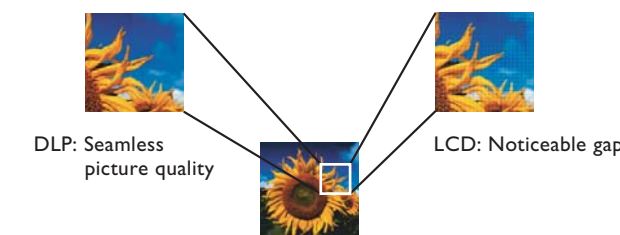

60" @ 2m Wide-Angle Lens

The special wide-angle lens allows you to project a 60" image from just 2 meters; the biggest image is 300" wide diagonally. Never again will you have to put up with small presentations in small conference rooms.

Compact & Quiet

Whisper quiet at 34db, weighing a mere 1.7kg (3.8lbs) with a B5 paper footprint, this little projector is truly a go-anywhere presentation heavy-weight.