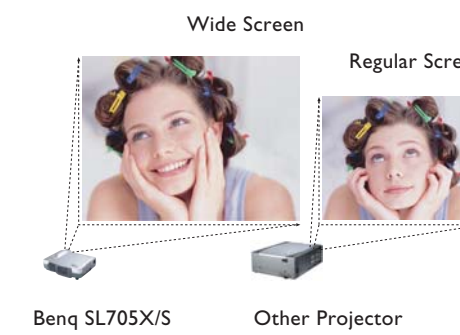

60" @ 2m Wide-Angle Lens

The special wide-angle lens allows you to project a 60" image from just 2 meters; the biggest image is 300" wide diagonally. Never again will you have to put up with small presentations in small conference rooms.

Compact & Quiet

Whisper quiet at 34db, weighing a mere 1.7kg (3.8lbs) with a B5 paper footprint, this little projector is truly a go-anywhere presentation heavy-weight.