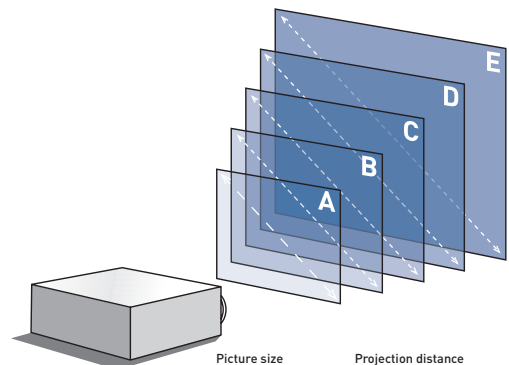

TOSHIBA

Exceptional talents with a great appreciation of colours.

x2000

- With detachable control panel
- High security (password function and panellock)
- Easy set-up and "easy to use"

LCD stands for
Liquid Cristal Display

x2000

Immerse yourself
in a world of colour.

- Display** 0,61" LCD Chip
- Resolution** XGA 1,024 x 768
- Brightness** 2,000 ANSI-lumens
- Colour reproduction** 16.7 mio. colours
- Contrast** 600 : 1
- Projection format** 4 : 3 switchable to 16 : 9
- Lamp** 180 W (TLPLW11LAMP)
- Max. lamp life** up to max. 2,000 hours/
um to max. 3.000 hours in ECO mode
- Lens** F = 1.6 - 1.89 / f = 18.6 - 22.3 mm, manual zoom and focus
- Zoom** 1.2 x
- Frequency (hor./vertical)** 16 - 106 kHz / 50 - 85 Hz
- Projection** front, rear and ceiling
- Digital keystone correction** auto vertikal +/- 30°
- Picture size (diagonal)** 0.84 m - 7.62 m
- Projection distance** 1.19 m - 9.13 m
- Input signals** NTSC / PAL / SECAM, 480i, 480p, 576i, 576p, 720p, 1,080i, VGA / SVGA, XGA / SXGA / UXGA (compr.)
- Inputs** RGB (D-sub 15), S-video, composite video (1 x RCA), RGB audio (stereo mini jack), video / S-video audio (1 x RCA L/R)
- Outputs** RGB (D-sub 15), audio (stereo mini jack)
- Serial interface** RS-232C (mini DIN8 pin)
- Power supply** AC 100 - 240 V, 50 / 60 Hz
- Loudspeaker** 1 W mono
- Dimensions (W x H x D)** 288 x 92 x 247 mm
- Weight** 2.8 kg
- Operation noise** standard 34 dB / ECO mode 29 dB
- Specials** security-function, user logo, password, panellock, with detachable control panel, quick start / instant shut down (5 sec.), black board-function
- Accessories** mouse remote control with laserpointer and batteries, owners manual (CD ROM), quick reference, RGB and power cable, softcase
- Options** ceiling mounting, trolley, spare lamp, camera c001

Picture size	Projection distance
A 0.84 m	1.19 m
B 1.52 m	1.8 - 2.18 m
C 2.54 m	3.02 - 3.64 m
D 5.08 m	6.08 - 7.31 m
E 7.62 m	9.13 m