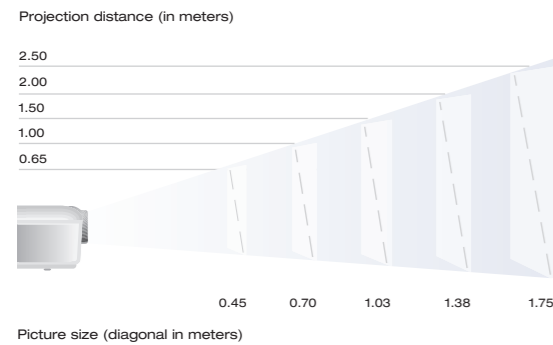

ff1

- Display 0.55" DDR DMD™* Chip
- Resolution SVGA 800 x 600
- Brightness 400 Lux
- Colour reproduction 16.7 mio. colours
- Contrast 1,500:1
- Projection format 4 : 3 switchable to 16 : 9
- Light source LED diodes
- Working life of the LED diodes ca. 10,000 hours
- Lens F = 2,6
- Zoom ratio fixed
- Frequencies (hor./vert.) 31.5 - 80 kHz / 56 - 85 Hz
- Projection front, rear and ceiling
- Digital keystone correction vertical + / - 16°
- Picture size (diagonal) 0.45 m - 1.75 m
- Projection distance 0.65 m - 2.5 m
- Input signal NTSC/PAL/SECAM, HDTV (from D-sub 15), VGA/SVGA/XGA/SXGA/UXGA (compr.)
- Inputs 1 x RGB, 1 x RCA, USB type A, audio (stereo mini jack)
- Outputs Headphone (stereo)
- Serial interface -
- Power supply AC 100-240 V, 50 / 60 Hz
- Loudspeaker -
- Dimensions (W x H x D) 135 x 55 x 100 mm
- Weight 0.5 kg
- Features Digital keystone correction, kensington lock
- Accessories remote control with batteries, owners manual (CD ROM), audio-, RGB- and power cable, softcase with screen to unfold and removable battery
- Options Trolley, auto charge cable
- Screen (diagonal) 57 cm