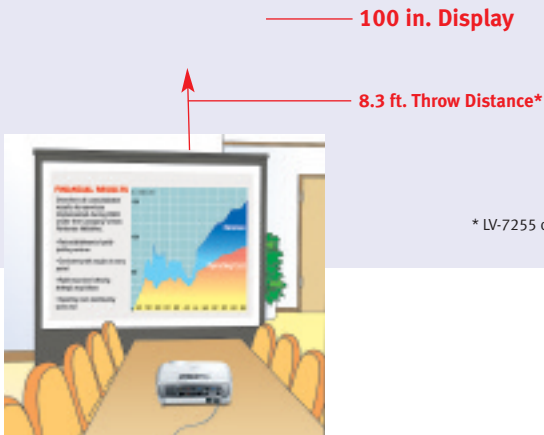

CANON THROW DISTANCE CHART

LV-7255

Projection Image Size		30"	40"	100"	150"	200"	300"
Projection Distance	Wide	-	3.2'	8.3'	12.4'	16.6'	25.0'
	Tele	3.8'	5.1'	12.9'	19.4'	-	-

MAXIMUM IMPACT IN MINIMUM SPACES

Normally, a projector must be positioned far away from a screen to project a large image. This is not the case with Canon projectors. They feature wide-angle zoom lenses, allowing you to achieve big, vibrant images from as little as 8.3 feet (2.5m), making them ideal for a small conference room.