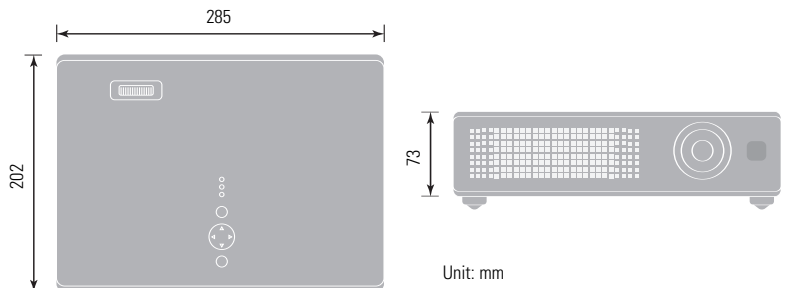

## PHYSICAL

Dimensions (W x H x D)	285 x 73 x 202mm (excluding feet and extrusions)
Weight	2.3Kg
Noise Level	38dB/32dB

## OPTIONAL ACCESSORIES

Replacement Lamp	DT00701
------------------	---------

a: Projection Distance  
b: Lens centre to the higher edge of the screen  
c: Lens centre to the lower edge of the screen