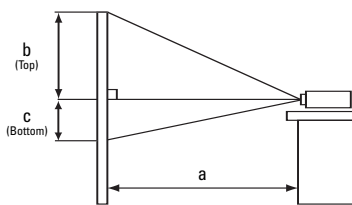

OPTIONAL ACCESSORIES

Replacement Lamp	DT00701

a: Projection Distance
b: Lens centre to the higher edge of the screen
c: Lens centre to the lower edge of the screen