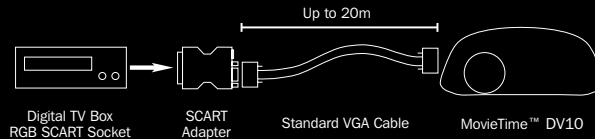

Unique 3 stage air purifier de-odourises and reduces bacteria and harmful hydrocarbons in the air in your room, whilst you watch a movie.