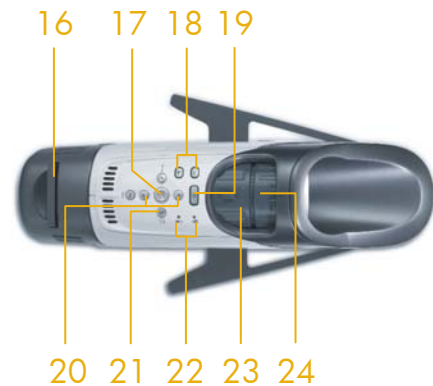

Top view

HP mp3135 digital projector (shown with SAM)

Product highlights

- **Focus on your ideas, not your equipment.** With the HP mp3135 digital projector and optional SAM, lighten your load by utilizing CompactFlash, a USB Flash memory device, or SD card memory. Leave your notebook computer back at the office.
- **Survive the toughest business trip.** The projector is armored with a superior magnesium casing, and additional protection comes from the high-quality, form-fitting, and heavily padded carrying case.
- **Simplify your on-the-go lifestyle.** With the projector's easy setup, you'll be operating moments after entering any room, and with its 15-second shutdown, you'll be able to pack up in record time.
- **Get all the AV inputs you'll ever need.** With the projector's multiple inputs, you can create powerful, lively, and memorable presentations from a variety of source material. Connect computers, DVD players, video games, and more to the projector with VGA, composite, S-video, USB, and audio inputs.
- **Transform your communications with vibrant visual content.** The HP mp3135 digital projector provides XGA native resolution that scales to accept data from VGA through SXGA+, ensuring crisp, sharp detail, whether you're projecting for a small, impromptu meeting or a large business conference.
- **Employ the industry standard in color accuracy.** Standard red-green-blue (sRGB) is an industry color standard originally developed by HP and Microsoft® as a common color language for monitors, input devices (scanners, digital cameras), and output devices (printers, plotters). Using a product developed by an industry leader in color innovation ensures consistent and accurate quality with other devices.
- **Benefit from HP's legendary quality and reliability.** The HP mp3135 digital projector is available with a standard one-year warranty (180 days for accessories, 90 days for lamp module). This exceptional warranty includes lifetime free phone support and 24 x 7 phone, e-mail, and HP Web support. We know you work late, and we will be there when you need us.