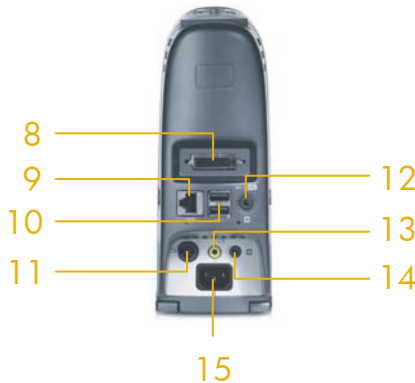

HP mp3135 digital projector

1. 180-watt lamp
2. Elevator foot with digital keystone correction
3. Automatic extendable feet—left and right of projector
4. Optional Smart Attachment Module (SAM), part number L1619A
5. Infrared (IR) receiver windows on both sides of projector
6. 2-watt speaker
7. Kensington lock slot
8. M1 input
9. LAN port (optional with SAM)
10. 2 35-pin VESA M1-AD for analog RGB/digital/component video/HDTV/USB mouse (optional with SAM)
11. S-video connector (mini-DIN 4-pin connector)
12. Audio output port (optional with SAM)
13. Composite input (RCA jack)
14. Audio RCA jack (3.5 mm mini-jack)
15. Main power (power in)
16. CompactFlash card slot
17. Source button
18. Image optimization selectors for business graphics and theater presentations
19. Power on/off
20. Menu directional controls
21. Autosync button
22. LED indicators
23. Zoom lens adjustment
24. Focus ring

Front view

Rear view

HP mp3135 digital projector (shown with SAM)

Product highlights