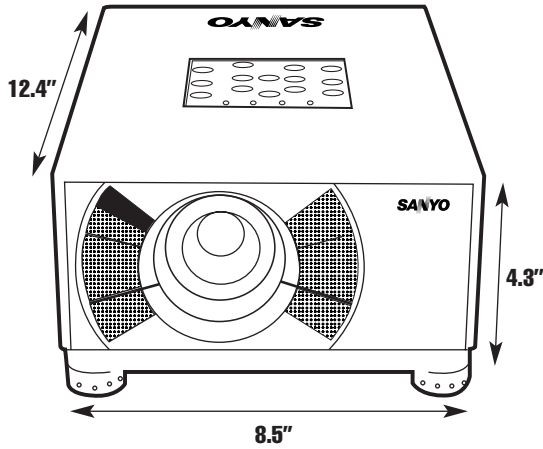

PLC-SU07N

SVGA Multimedia Projector

SANYO

S p e c i f i c a t i o n s

Type	SVGA Multimedia
Brightness	600 ANSI lumens
Uniformity	90%
LCD Panel System	0.9" TFT polysilicon type x 3
Number of Pixels	1,440,000 (480,000 x 3)
Contrast Ratio	250:1 (ANSI 100:1)
Projection Image	18" to 300" (diagonal)
Aspect Ratio	3:4 (reg.) and 16:9 (wide)
Throw Distance	3.6' to 37.7'
Zoom/Focus	Powered, 1:1.6
Digital Zoom	16x
Keystone Ratio (U/D)	10:0.5
Projection System	Polarized beam splitter with Intergrator lens
Projection Lens	f2.3 to 3.0, F1.4" to 3.2"
Projection Lamp	120 UHP (ultra high power) lamp
Scanning Frequency	H. Sync: 15-80 kHz, V. Sync: 50-100Hz
Dot Clock	135MHz
Over Scan (Video Mode)	3% H; 3%V
Color System	PAL/SECAM/NTSC/NTSC4.43/ (PAL-N, PAL-M)
Computer Compatibility	XGA Compressed, SVGA/VGA/ MAC/PC98/RGB interlaced
Sound Output	1.0 watt speaker/1.0 watt stereo out
Speaker	one-piece 4" x 3"
Voltage	100~240 volt AC, 50/60Hz with auto select
Power Consumption	190 watts
Dimensions (WxHxD")	8.5" x 4.3" x 12.4"
Net Weight	8.6 lbs.
Warranty	Three years parts and labor 90 days lamp. QRP under warranty
Included Accessories	Wireless remote control, AC power supply cord, VGA computer cable, Mac adaptor, PC control cables, (multipole PS2/MAC/serial), Soft carrying bag, Lens cover, Owner's manual
Optional Accessories	Travel case (PLCCSE08)

Specifications and product design are subject to change without notice.