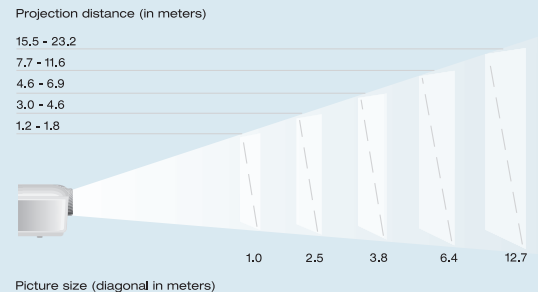

June 2004 • Subject to modifications and errors