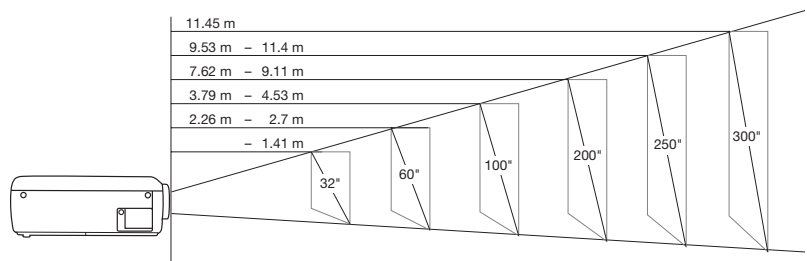

	TLP-T50	TLP-S30
Display	3 x 0.7 inch LCD	3 x 0.7 inch LCD
Resolution	XGA (1024 x 768)	SVGA (800 x 600)
Brightness	1400 ANSI lumens	1400 ANSI lumens
Colour reproduction	16.7m colours	16.7m colours
Picture format	4:3	4:3
Contrast	400:1	400:1
Lamp	165W	165W
Service life of lamp	2,000 hours	2,000 hours
Horizontal/vertical frequency	15-93kHz, 50-85kHz	15-93kHz, 50-85kHz
Video compatibility	NTSC, PAL, SECAM	NTSC, PAL, SECAM
Lens	Manual zoom + focus	Manual zoom + focus
Digital keystone correction	+/-15 degrees	+/-15 degrees
Picture size (Diagonal)	0.8-7.62m (30-300 inches)	0.8-7.62m (30-300 inches)
Projection distance	1.4-11.5m	1.4-11.5m
Inputs	RGB, Composite Video, S-Video, Audio	RGB, Composite Video, S-Video, Audio
Outputs	RGB	RGB
Serial interface	RS-232C	RS-232C
Power supply	AC100-240V, 50/60Hz	AC100-240V, 50/60Hz
Power consumption	220W(stand-by 6W)	220W(stand-by 6W)
Audio	1W Monaural	1W Monaural
Dimensions	277mm x 204mm x 82mm	277mm x 204mm x 82mm
Weight	2.2kg	2.2kg
Warranty	3 year	3 year

Projection distance

Diagonal screen size (inches)	Minimum distance (metres)	Maximum distance (metres)
32	-	1.41
60	2.26	2.7
100	3.79	4.53
200	7.62	9.11
250	9.53	11.4
300	11.45	-

Toshiba Information Systems (UK) Limited.,
Consumer Products Division,
Toshiba House, Frimley Road,
Camberley, Surrey GU16 7JJ.