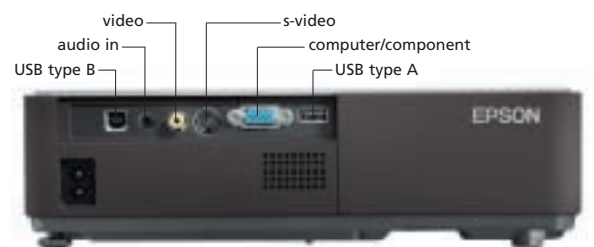

Back View

* LAN card required

** Access point required