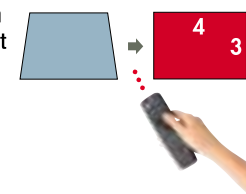

Color Uniformity Correction dramatically corrects colour shading, a common problem with LCD panels. Now images are beautiful across the entire screen, from corner to corner.

2 Live Picture-in-Picture (PiP)

This feature allows you to screen two moving images simultaneously. Show video images from two different sources (PC and video) at the same time on main screen and PiP, doubling the visual information and presentation impact.

Direct Access Keystone Correction

The Keystone Correction button on the remote ensures picture-perfect images even when the projector angle is far from ideal (up to 15 degrees from perpendicular).

Digital-Expanded Zoom