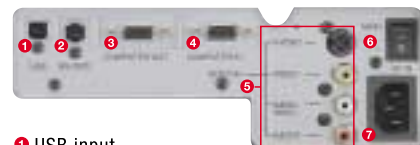

* All contents are subject to change.
Windows® is a registered trademark of Microsoft Corporation. Macintosh® is a registered trademark of Apple Computer Inc.
XGA and SXGA are registered trademarks of IBM Corporation. All other products or brand names are trademarks or registered trademarks of their respective holders.

Input and Output Terminals

- 1 USB input
- 2 RS-232C input (DIN 8P)
- 3 PC analogue RGB input (mini D-SUB 15P)
- 4 PC analogue RGB output (mini D-SUB 15P)
- 5 Video/audio input
- 6 Main Power
- 7 Power jack

Note: the terminal panel shown is for the X80U/X70BU.
The SA51U lacks the USB terminal.