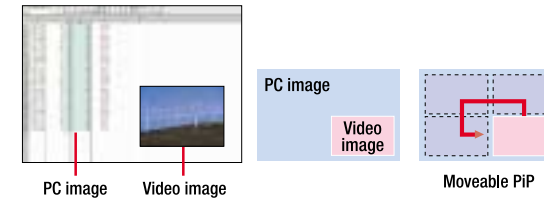

a Saturation control to make it possible to produce LVP images with stunning realism and naturalism. All the precise colour adjustments are made using the new On-Screen Display, so it's fast and simple. Whether your presentation features video or PC-generated images, a New Natural Color Matrix projector ensures that your sales pitch is always good-looking and impressive.

Until now, adjusting one colour affected all the other colours, which meant it was impossible to correct the entire image precisely. Separate colour adjustment means that you can alter the purity of one particular colour tone without adverse changes to other colours.

Without New Natural Color Matrix

Compared to CRTs, LCD panels were characterised by limitations to their colour spectra reproduction. Colour tone adjustment is necessary with the New Natural Color Matrix.

This feature allows you to screen two moving images simultaneously. Show video images from two different sources (PC and video) at the same time on main screen and PiP, doubling the visual information and presentation impact.