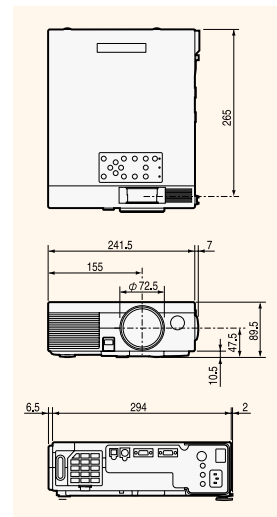

Dimensions (unit: mm)