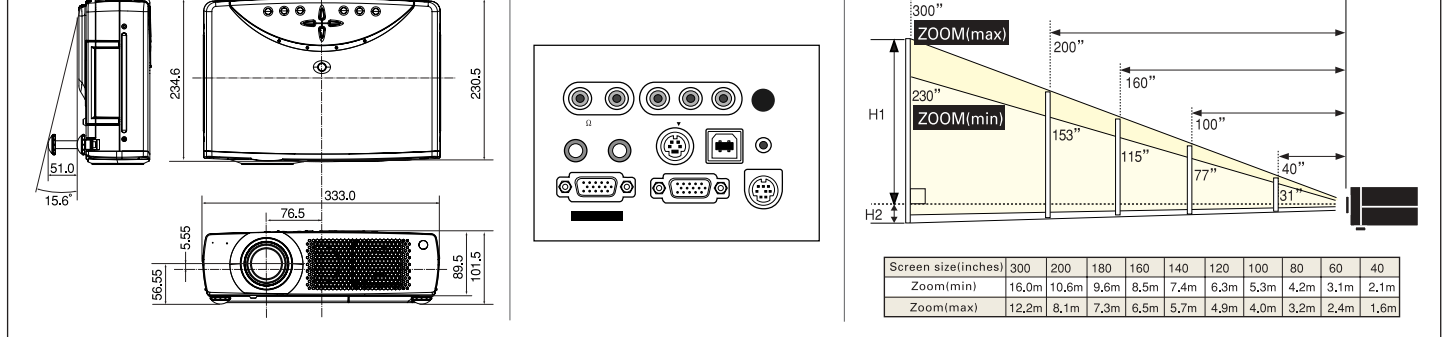

Bright, quality images

The SE10 delivers 1200 ANSI lumens for extremely bright, high-quality images making it suitable for use in many classrooms and other training and presentation environments. The ideal partner for interactive whiteboards!

Style and durability

The SE10 is not only very stylish but has been built to very high levels of quality including its metal alloy casing. This makes it an extremely durable and reliable product that is suitable for prolonged use in harsh environments. Its portability makes it equally suitable for desktop use or ceiling mount installation.

Low cost of ownership

4000 hour lamp-life and a single 'super' air filter enable both long-lasting, high quality performance and minimal maintenance.

Easy set-up, multiple connectivity

One-touch Auto PC Adjust function allows minimum set-up time whilst multiple connectivity options enables easy connection to PC, VCR, DVD etc.

Horizontal AND Vertical Keystone Correction

Provides increased flexibility for installation, ensures a distortion free picture regardless of the positioning of the projector.

TECHNICAL SPECIFICATIONS

Model name	Sanyo PLC-SE10
Panel	0.9 inch TFT p-Si x 3
Resolution	SVGA (800 x 600 dots)
No. of pixels	1,440,000
Projection lamp	132 W UHP
Lamp life (50% survival)	4000 hours
Brightness	1200 ANSI lumens
Uniformity	85% (corner to centre)
Projection lens (standard)	F1.7~2.0, f=37.4 ~ 48.3 mm
Screen size	31" ~300" (100" at 4.0 - 5.3m)
Zoom focus	1:1.3 motor driven
HDTV signals	480i, 480p 575i, 575p, 720p, 1035i and 1080i
Colour systems	PAL/ SECAM/NTSC/NTSC4.43/PAL-M/N
Computer inputs	Analogue RGB (D-sub 15 pin) • Audio (stereo mini-jack)
Video inputs	3 RCA video (Y- Pb/Cb - Pr/Cr) • S-Video • Audio (stereo mini-jack)
Computer compatibility	SXGA/XGA/SVGA/VGA/MAC
Other terminals	External audio outputs (stereo mini-jack) • Monitor output (D-sub 15 pin) • Control mini DIN 8 pin and USB (B type)
Presentation tools	Freeze / Digital Zoom / No show
Keystone correction	+20° -20° horizontal and vertical
Scanning frequency	H/V sync~80kHz, ~100Hz Dot clock 100MHz
Sound output	1.0W Mono
Fan noise	<34dB
Voltage	100V -240V AC (auto voltage)
Dimensions (W x H x D)	333 x 89.5 x 230.5mm (not including adjustable feet)
Weight	3.9 kg (8.6 lbs)
Standard accessories	AC power cord (2 metres) • Card type (Option - Mouse remote) • RGB cable