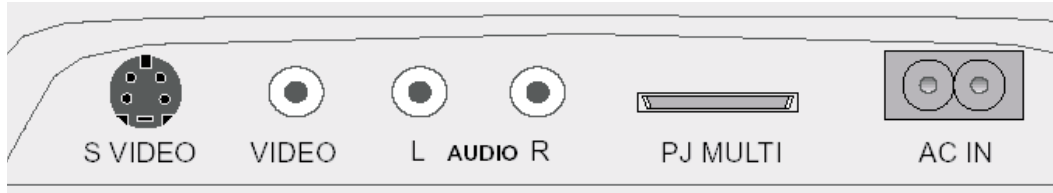

Additional Features

General Features

- Ultra-Quiet Fan (30db)
- Built-In Speaker (2W x 1 Mono)
- Lamp: 150W UHP Type
- Optical Engine Power: 1000ANSI Lumen (Cinema Black Off)
- Contrast Ratio 600:1
- Screen Size: 40-150"
- Input Video Signals: 480i/480p/1080i/720p
- Scanning Frequency: fh 19-72khz/fv48-92hz up to XGA VESA85
- Color System : NTSC, PAL, SECAM, PAL-M, PAL-N
- Composite Video Input
- S Video Input: Mini Din 4 Pin
- PJ Multi Input: RGB/Component/Progressive Component, DTV (480i/480p/720p/1080i) HDTV (RGB, Y/Pb/Pr) S Video/Composite Audio Input: Stereo Phono Plug

▲ = Step-Up Feature

Preliminary and Confidential

SONY

Key Technology

Side Shot™ 2 Digital Keystoning

Digital horizontal and vertical keystone adjustment capabilities with the press of a button to align the picture effortlessly. This technology allows you to place the projector off axis to the screen in order to save space in the center of the room.

Specifications

Inputs and Outputs

- Composite Video Input
- S Video Input: Mini Din 4 Pin
- PJ Multi Input: RGB; Component; Progressive Component; DTV (480i/480p/720p/1080i) HDTV (RGBY/Pb/Pr) S Video; Composite Audio Input: Stereo Phono Plug