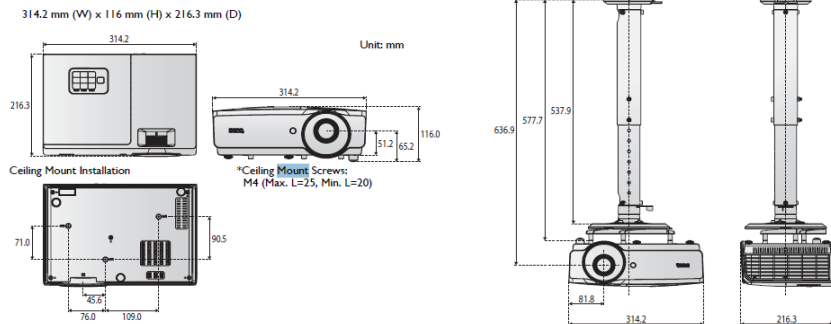

Wall mount/Ceiling mount Chart

Dimension