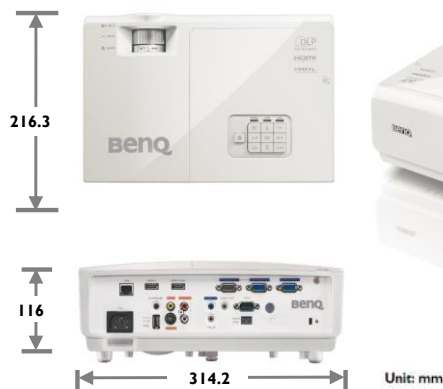

*** E sku is hard bundle with Qcast