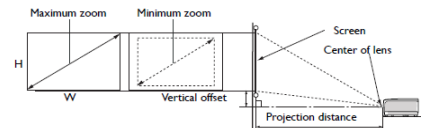

Model Name **MH684 Digital Projector**

Distance Chart

Unique selling point

- 3500ANSI Lumen High Brightness
- 13000:1 High Contrast Ratio
- Blu-ray Full HD 3D support
- MHL Mirror the Screen of Smart Device
- Wireless Presentation via Your Smart Device by QCast^(optional)

Trade Mark

Projection System	DLP	
Native Resolution	1080p (1920x 1080)	
Brightness	3500 AL	
Contrast Ratio	13000:1	
Display Color	1.07 Billion Colors	
Lens	F=2.59~2.91, F#=16.87~21.87mm	
Aspect Ratio	Native 16:9 (5 aspect ratio selectable)	
Throw Ratio	1.15-1.5(Wide 78.5" ±3% @ 2m)	
Image Size (Diagonal)	60"~180"	
Zoom Ratio	1.3:1	
Lamp Type	240W	
Lamp(Normal/Economic/SmartEco Mode)*	3000/4500/6500 hours	
Keystone Adjustment	2D, Horizontal +/- 30 degrees, Vertical +/- 30 degrees	
Projection Offset	120%±5%	
Projection Support	VGA(640 x 480) to WUXGA(1920 x 1200)*RB-Reduced blanking	
Horizontal Frequency	15~102KHz	
Vertical Scan Rate	24~120Hz	
Compatibility	HDTV Compatibility	480i, 480p, 576i, 576p, 720p, 1080i, 1080p
	Video Compatibility	NTSC, PAL, SECAM
	3D Compatibility	Frame Sequential: Up to 60Hz 720p (Please refer to User Manual for detailed support timing.) Frame Packing: Up to 24 Hz 1080p Side by Side: Up to 24Hz 1080p Top Bottom: Up to 60Hz 1080p

Interface	Computer in (D-sub 15pin)	x1
	Monitor out (D-sub 15pin)	x1
	Composite Video in (RCA)	x1
	S-Video in (Mini DIN 4pin)	x1
	HDMI	x2 (HDMI with MHL2.0 x1, HDMI x 1)
	MHL	x1 (HDMI with MHL2.0)
	Audio in (RCA)	x1
	Audio in (Mini Jack)	x1
	Audio out (Mini Jack)	x1
	Speaker	10W x 1
	USB (Type mini B)	x1 (Download)
	USB (Type A)	x1 (Charger)
RS232 (DB-9pin)	x1	
IR Receiver	x2 (Front+Rear)