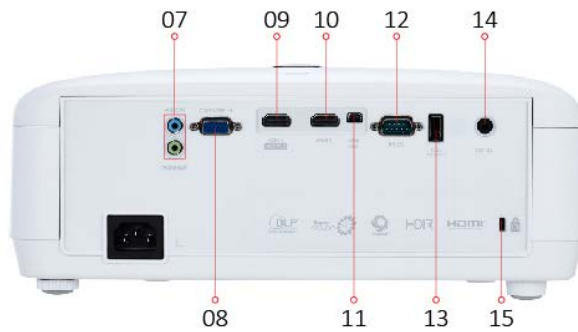

1. Power key & Top IR
2. Keypad
3. LED indicator
4. Front IR
5. Zoom/Focus
6. Projection lens
7. Audio in/out
8. Computer in
9. HDMI 1 (HDCP 2.2)
10. HDMI 2
11. Mini USB for service
12. RS232
13. USB 5V/1.5A out
14. 12V Trigger
15. Kensington lock

Visit Us

 www.viewsonic.com

SPECIFICATION

Projection system:	0.47" 4K UHD
Native Resolution:	3840x2160
DC type:	DC3
Brightness:	3500 ANSI Lumens
Contrast Ratio with SuperEco mode:	12000:1
Display Colour:	1.07 Billion Colours
Light Source:	Lamp
Light source life (Nor/SuperEco):	4000/15000
Lamp Watt:	240W
Lens:	F=1.94-2.06, f=15.57-18.67mm
Projection Offset:	120%+/-6%
Throw Ratio:	1.47-1.76
Image size:	30" - 300"
Throw Distance:	0.97m-11.69m (100"@3.26m)
Keystone:	±40° (Vertical)
Optical Zoom:	1.2x
Audible Noise (Eco):	27dB (Silence mode)
Resolution Support:	VGA (640 x 480) to 4K (3840 x 2160)
HDTV Compatibility:	480i, 480p, 576i, 576p, 720p, 1080i, 1080p, 2160p
Horizontal Frequency:	15K~135KHz
Vertical Scan Rate:	23~120Hz

INPUT

Computer in (share with component):	1
Audio-in (3.5mm):	1
HDMI (HDCP):	2 (HDMI 2.0/HDCP2.2 x1, HDMI1.4/HDCP 1.4 x1)

OUTPUT

Audio out (3.5mm):	1
Speaker:	10W

USB type A (Power):	1 (5V/1.5A)
---------------------	-------------

Dimensions (WxDxH) w/adjustment foot:	332x261x135mm
---------------------------------------	---------------

Language:	English, French, Spanish, Thai, Korean, German, Italian, Russian, Swedish, Dutch, Polish, Czech, T-Chinese, S-Chinese, Japanese, Turkish, Portuguese, Finnish, Indonesian, Arabic, Vietnamese
-----------	---