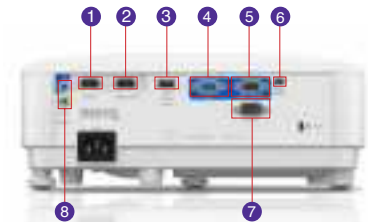

*Lamp life results will vary depending on environmental conditions and usage. Actual product's features and specifications are subject to change without notice.

** Default picture mode is Game. When 3D is on, picture mode menu only show 3D. When 3D is off, 3D will also

*The Contrast is measure by Full On Full Off standard.

KEY FEATURES

- Superior Short Throw Projection (100" @ 1.5 meter)
- Low Input Lag for Smoother Gaming
- LumiExpert for viewing comfort
- Powerful 5W Stereo Speaker
- Native 1080p Full-HD Image Quality

INPUT / OUTPUT TERMINALS

- 1 HDMI-I
- 2 HDMI-2/MHL
- 3 USB Type A(1.0A power)
- 4 Computer In-1 (D-sub 15pin, Female)
- 5 Monitor Out (D-sub 15pin, Female)
- 6 USB Type B (Service)
- 7 RS232 In (D-sub 9pin, male)
- 8 Audio In/Out (mini jack)