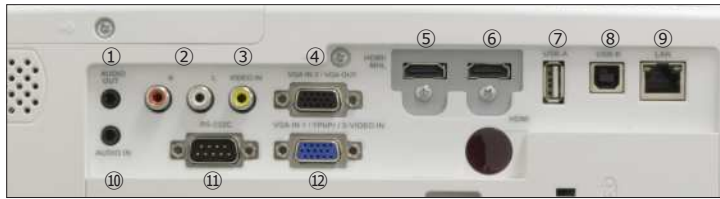

Flexible Setting

- Keystone V: +/- 30 degrees
- Corner Keystone
- H: +/- 15 degrees

Vertical Keystone

Horizontal Keystone

Top-accessed Lamp & Side-accessed Filter

Terminal

- ① AUDIO OUT ② AUDIO IN (VIDEO-L / R) ③ VIDEO
- ④ VGA IN 2 / VGA OUT ⑤ HDMI / MHL ⑥ HDMI
- ⑦ USB-A ⑧ USB-B ⑨ LAN ⑩ AUDIO IN ⑪ RS232C
- ⑫ VGA IN 1 / YPbPr / S-Video

Cabinet Size

W x H x D : 347 x 109 x 257mm

Control Panel

Remote control

Lamp

P/N:23040054

Filter

P/N:63340044

Model	EK-110U	
Terminals	HDMI	HDMI x 1, HDMI / MHL x 1
	VGA 1	D-sub 15 x 1 (Shared with Component / S-Video)
	VGA 2	D-sub 15 x 1 (Shared with VGA Out)
	YPbPr (Component)	D-sub 15 x 1 (Shared with VGA 1)
	Video (Composite)	RCA x 1
	S-Video	D-sub 15 x 1 (Shared with VGA 1)
	USB	USB Type A x 1*, Type B x 1**
	LAN	RJ45 x 1
	Monitor out	D-sub 15 x 1 (Shared with VGA 2)
	Audio in	RCA (L / R) x 1, 3.5mm stereo mini jack x 1
	Audio out	3.5mm stereo mini jack x 1
RS232C	D-sub 9 x 1	
Speaker	Mono 10 W x 1	
Fan Noise*3 (Eco / Normal)	23.2 dB/30.5 dB	
Dimensions (W x H x D)	347 x 109 x 257 mm	
Weight	3.2 kg	
Power Supply	100 - 240 V, 50 / 60 Hz	
Power Consumption	Eco / Normal	190 W / 280 W
	Stand-by	0.5 W / 3.0 W (LAN)
Thermal Dissipation (Eco / Normal)	649 BTU / 956 BTU	
Standard Accessories	AC Power cord, VGA cable, Remote Control (with AAA batteries x 2), Quick Start Guide, Safety Information	