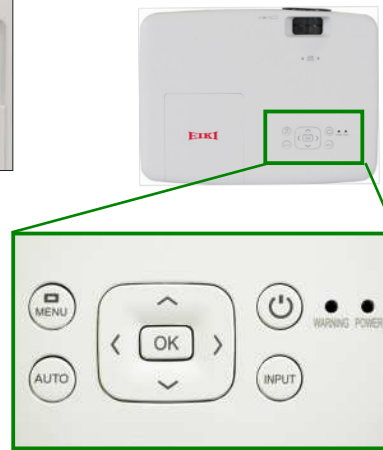

EK-110U

WUXGA Portable Standard Projector

EIKI
Eiki grows with you

*Clear image and user friendly projector
for Education and Business*

EK-110U 4000lm WUXGA (1920x1200)

Outstanding Features

- Contrast Ratio 10,000 : 1 (With Iris ON & Eco mode)
- Long Life Lamp (Eco : 10,000 hrs, Normal : 4,000 hrs)
- Corner Keystone, Vertical & Horizontal Keystone
- Fulfilling I / O terminals (2 HDMI, 2 VGAs, USB-A / B)
- Electrostatic Filter (Higher filtration efficiency)
- Easy maintenance (Top-accessed lamp and Side-accessed filter)
- Network function via LAN (Crestron / AMX / PJ Link)
- Quick Power off
- Built-in 10-Watt Audio Speaker
- WUXGA – VGA compatible

Flexible Setting

- Keystone V: +/- 30 degrees
- Corner Keystone
- H: +/- 15 degrees

Vertical Keystone

Horizontal Keystone

Top-accessed Lamp & Side-accessed Filter

Terminal

- ① AUDIO OUT ② AUDIO IN (VIDEO-L / R) ③ VIDEO
- ④ VGA IN 2 / VGA OUT ⑤ HDMI / MHL ⑥ HDMI
- ⑦ USB-A ⑧ USB-B ⑨ LAN ⑩ AUDIO IN ⑪ RS232C
- ⑫ VGA IN 1 / YPbPr / S-Video

Cabinet Size

W x H x D : 347 x 109 x 257mm

Control Panel

Remote control

Lamp

P/N:23040054

Filter

P/N:63340044

Specifications

Model	EK-110U
Imaging System	0.64" 3LCD
Brightness	4,000 lm
Resolution	WUXGA (1,920 x 1,200)
Aspect Ratio	16:10
Contrast Ratio	10,000 :1 (with Iris On & Eco mode)
Projection Lamp	225 W
Estimated Lamp Life (Eco / Normal)	10,000 / 4,000 hours
Image Size (Diagonal)	30" - 300"
Throw Distance (Wide - Tele)	0.9 - 10.7 m
Image Width	0.6 - 6.5 m
Lens	F = 1.60 - 1.76, f = 19.16 - 23.02 mm
Zoom	Manual x1.2
Throw Ratio	1.45 - 1.74 : 1
Keystone Correction	V:±30°, H:±15°, Corner Keystone
Projector Elevation Adjustment	Up to 10 degrees
Scanning Frequency	Auto : H Sync. 15 - 100 kHz, V Sync. 48 - 85 Hz
Dot Clock	160 MHz
Image Orientation	Normal, Rear, Ceiling, Rear + Ceiling
Computer : Compatibility	WUXGA - VGA
Video : Compatibility	480 i/p, 576 i/p, 720p, 1080 i/p