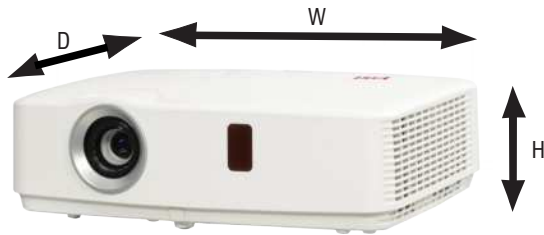

EK-110U

WUXGA Portable Standard Projector

EIKI
Eiki grows with you

*Clear image and user friendly projector
for Education and Business*

EK-110U 4000lm WUXGA (1920x1200)

Outstanding Features

- Contrast Ratio 10,000 : 1 (With Iris ON & Eco mode)
- Long Life Lamp (Eco : 10,000 hrs, Normal : 4,000 hrs)
- Corner Keystone, Vertical & Horizontal Keystone
- Fulfilling I / O terminals (2 HDMI, 2 VGAs, USB-A / B)
- Electrostatic Filter (Higher filtration efficiency)
- Easy maintenance (Top-accessed lamp and Side-accessed filter)
- Network function via LAN (Crestron / AMX / PJ Link)
- Quick Power off
- Built-in 10-Watt Audio Speaker
- WUXGA – VGA compatible

Flexible Setting

- Keystone V: +/- 30 degrees
- Corner Keystone
- H: +/- 15 degrees

Vertical Keystone

Horizontal Keystone

Top-accessed Lamp & Side-accessed Filter

Terminal

- ① AUDIO OUT ② AUDIO IN (VIDEO-L / R) ③ VIDEO
- ④ VGA IN 2 / VGA OUT ⑤ HDMI / MHL ⑥ HDMI
- ⑦ USB-A ⑧ USB-B ⑨ LAN ⑩ AUDIO IN ⑪ RS232C
- ⑫ VGA IN 1 / YPbPr / S-Video

Cabinet Size

W x H x D : 347 x 109 x 257mm

Control Panel

Remote control

Lamp

P/N:23040054

Filter

P/N:63340044

Specifications

Model	EK-110U
Imaging System	0.64" 3LCD
Brightness	4,000 lm
Resolution	WUXGA (1,920 x 1,200)
Aspect Ratio	16:10
Contrast Ratio	10,000 :1 (with Iris On & Eco mode)
Projection Lamp	225 W
Estimated Lamp Life (Eco / Normal)	10,000 / 4,000 hours
Image Size (Diagonal)	30" - 300"
Throw Distance (Wide - Tele)	0.9 - 10.7 m
Image Width	0.6 - 6.5 m
Lens	F = 1.60 - 1.76, f = 19.16 - 23.02 mm
Zoom	Manual x1.2
Throw Ratio	1.45 - 1.74 : 1
Keystone Correction	V:±30°, H:±15°, Corner Keystone
Projector Elevation Adjustment	Up to 10 degrees
Scanning Frequency	Auto : H Sync. 15 - 100 kHz, V Sync. 48 - 85 Hz
Dot Clock	160 MHz
Image Orientation	Normal, Rear, Ceiling, Rear + Ceiling
Computer : Compatibility	WUXGA - VGA
Video : Compatibility	480 i/p, 576 i/p, 720p, 1080 i/p