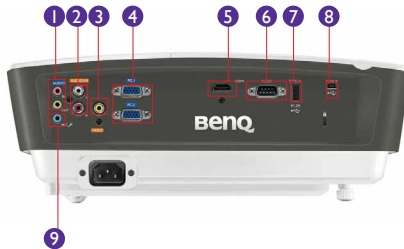

Input and Output Terminals

1 Audio in/out (Mini Jack)	6 RS232 (DB-9pin)
2 Audio L/R in (RCA)	7 USB (Type A)
3 Composite Video in (RCA)	8 USB (Type Mini B)
4 Computer in 1/2 (D-sub 15pin)	9 Microphone
5 HDMI	

Specifications

Projection System	DLP®
Native Resolution	1080p (1920 x 1080)
Brightness	3,000AL
Contrast Ratio	10,000:1
Display Color	1.07 Billion Colors
Lens	F=2.55~2.76, f=22.3~26.76
Aspect Ratio	Native 16:9 (5 aspect ratio selectable)
Throw Ratio	1.5~1.8 (62"±3% @ 2m)
Image Size (Clear Focus/ Maximum)	60"~120" / 300"
Zoom Ratio	1.2:1
Lamp Type	210W
Lamp (Normal/Eco/SmartEco Mode)	4000/6000/10000 hours
Keystone Adjustment	1D, Vertical +/- 30 degrees
Projection Offset	116% ±2.5% (Full Image Height Standard)
Resolution Support	VGA(640 x 480) to WUXGA_RB(1920 x 1200) RB=reduced blanking
Horizontal Frequency	15~102KHz
Vertical Scan Rate	24~120Hz
Compatibility	HDTV Compatibility: 480i, 480p, 576i, 576p, 720p, 1080i, 1080p Video Compatibility: NTSC, PAL, SECAM 3D Compatibility: Frame Sequential: Up to 60Hz 720p Frame Packing: Up to 24 Hz 1080p Side by Side: Up to 24Hz 1080p Top Bottom: Up to 60Hz 1080p
Interface	Computer in (D-sub 15pin) x 2 (Shared with component) Composite Video in (RCA) x 1 HDMI x 1 Audio in (Mini Jack) x 1 Audio L/R in (RCA) x 1 Audio out (Mini Jack) x 1 Microphone in x 1 Speaker 10W x 1 USB (Type mini B) x 1 (Download) USB (Type A) x 1 (1.5A power supply) RS232 (DB-9pin) x 1 IR Receiver x 1 (Front)
Dimensions (WxHxD)	12.8" x 9.17" x 5.39" (327 x 233 x 137mm)
Weight	6.61 lbs / 3.0kg
Power Supply	AC100 to 240 V, 50 to 60 Hz
Power Consumption	Normal 260W, Eco 210W, Standby <0.5W
Power Management Function	Automatic power off after 20 minutes without a display source
Audible Noise	31/29 dBA (Normal/Economic mode)
Languages	(28 Languages)
Picture Mode	**Dynamic / Presentation / sRGB / Cinema / (3D) / User 1 / User 2
Accessories (Standard)	Lens Cover, Remote Control w/ Battery, Power Cord, User Manual CD, Quick Start Guide, Warranty Card, VGA Cable
Accessories (Optional)	Spare Lamp Kit P/N: 5J.JEL05.001 Ceiling Mount P/N: 5J.JAM10.001 3D Glasses P/N: 5J.J9H25.001 Carry bag TBD
UPC / Part #	8400460-3339-2 / 9H.JEL77.33A
Limited Warranty	1 Year Parts/Labor; 1 Year or 2,000 hours of lamp life

*Lamp life results will vary depending on environmental conditions and usage. Actual product's features and specifications are subject to change without notice.

Up to
10,000 hours
lamp life

HDMI

ProSelecta

View :: Compare :: Select - www.ProSelecta.com