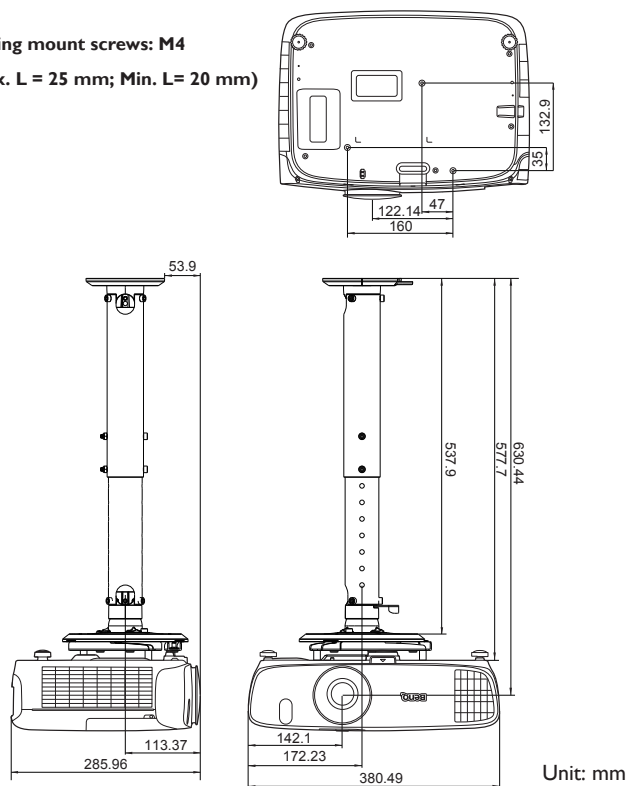

*Lamp life results will vary depending on environmental conditions and usage. Actual product's features and specifications are subject to change without notice.

Input and Output Terminals

- 1 HDMI input port
- 2 MHL/HDMI dual mode port
Connects to MHL or HDMI compatible devices and charges the connected MHL compatible device as long as power is fed to the projector.
- 3 12VDC output terminal
Triggers external devices such as an electric screen or light control, etc.
- 4 USB Type-A port
Charges the receiver box of the Wireless FHD Kit (optional accessory).
- 5 USB Mini-B port
Used for service.
- 6 RGB (PC) / Component video (YPbPr / YCbCr) signal input jack
- 7 RS-232 control port
Interfaces with a PC or home theater control / automation system.
- 8 Audio input jack
- 9 Audio output jack
- 10 Speaker grills
- 11 Rear adjuster feet
- 12 AC Power cable inlet
- 13 Kensington lock slot

Dimensions

Distance Chart

Screen size				Projection distance (mm)			Offset lens position (mm)
Diagonal		H (mm)	W (mm)	Min distance (max. zoom)	Average	Max distance (min. zoom)	
Inch	mm						
60	1524	747	1328	917	1009	1102	19
70	1778	872	1550	1069	1178	1286	22
80	2032	996	1771	1222	1346	1470	25
90	2286	1121	1992	1375	1514	1654	28
100	2540	1245	2214	1528	1682	1837	31
110	2794	1370	2435	1680	1851	2021	34
120	3048	1494	2657	1833	2019	2205	37
140	3556	1743	3099	2139	2355	2572	44
160	4064	1992	3542	2444	2692	2940	50
180	4572	2241	3985	2750	3028	3307	56

Ceiling Mount Chart

- ◎ Ceiling mount screws: M4
(Max. L = 25 mm; Min. L = 20 mm)

BenQ Europe B.V.

Meerenakkerweg 1-17
5652 AR Eindhoven
The Netherlands
Tel: +31 88 8889200
Fax: +31 88 8889299

BenQ.eu

© 2016 BenQ Corp. Specification may vary by region, please visit your local stores for details. Actual product's features and specifications are subject to change without notice. This material may include corporate names and trademarks of third parties which are the properties of the third parties respectively.