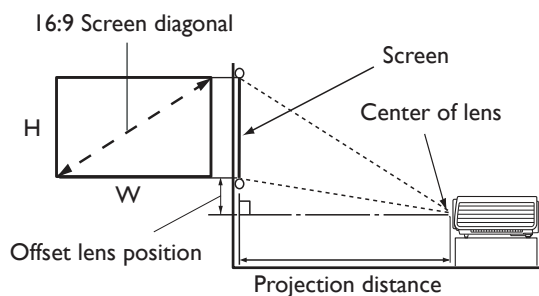

*Lamp life results will vary depending on environmental conditions and usage. Actual product's features and specifications are subject to change without notice.

Input and Output Terminals

- 1 HDMI input port
- 2 MHL/HDMI dual mode port
Connects to MHL or HDMI compatible devices and charges the connected MHL compatible device as long as power is fed to the projector.
- 3 12VDC output terminal
Triggers external devices such as an electric screen or light control, etc.
- 4 USB Type-A port
Charges the receiver box of the Wireless FHD Kit (optional accessory).
- 5 USB Mini-B port
Used for service.
- 6 RGB (PC) / Component video (YPbPr / YCbCr) signal input jack
- 7 RS-232 control port
Interfaces with a PC or home theater control / automation system.
- 8 Audio input jack
- 9 Audio output jack
- 10 Speaker grills
- 11 Rear adjuster feet
- 12 AC Power cable inlet
- 13 Kensington lock slot

Dimensions

Distance Chart

Screen size				Projection distance (mm)			Offset lens position (mm)
Diagonal		H (mm)	W (mm)	Min distance (max. zoom)	Average	Max distance (min. zoom)	
Inch	mm						
60	1524	747	1328	917	1009	1102	19
70	1778	872	1550	1069	1178	1286	22
80	2032	996	1771	1222	1346	1470	25
90	2286	1121	1992	1375	1514	1654	28
100	2540	1245	2214	1528	1682	1837	31
110	2794	1370	2435	1680	1851	2021	34
120	3048	1494	2657	1833	2019	2205	37
140	3556	1743	3099	2139	2355	2572	44
160	4064	1992	3542	2444	2692	2940	50
180	4572	2241	3985	2750	3028	3307	56