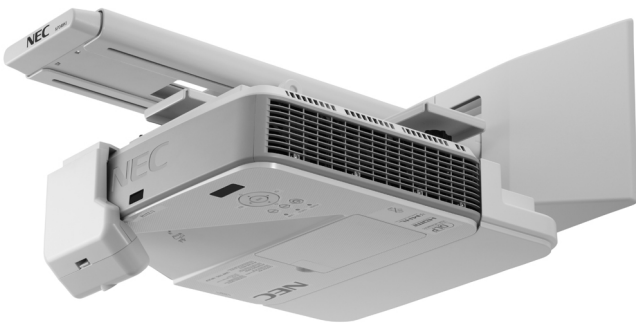

NEC U321Hi (Multi-Pen)

Order Code: 60003944

NEC Interactive Multi-Pen Projector

This ultra-short throw interactive projector releases space within small to medium sized classrooms and meeting rooms, projecting onto screen sizes between 85-100" without creating shadow or glare, allowing users to get up close in comfort to interact using the Multi-Pen device.

With 1080p resolution and 10.000:1 contrast, the U321Hi Multi-Pen delivers perfect image quality for very detailed content as well as high quality movies including 3D content from Blu-Ray players, thanks to HDMI 3D support. Demanding applications in higher education such as design and engineering will appreciate the 1080p resolution for the high level of detail achieved.

BENEFITS

Great picture quality - thanks to 1080p resolution and 10000:1 contrast.

Almost no shadow and glare - thanks to ultra-short throwing distance.

Future proof connectivity - due to numerous analog and digital connection terminals including MHL support, network capability as well as optional wireless connectivity.

Wall-mount included - for quick and easy installation, compatible with height adjustable systems.

Cost effective replacement - of existing NEC UM Series installations to achieve higher resolutions without re-positioning of the existing wall-mount.