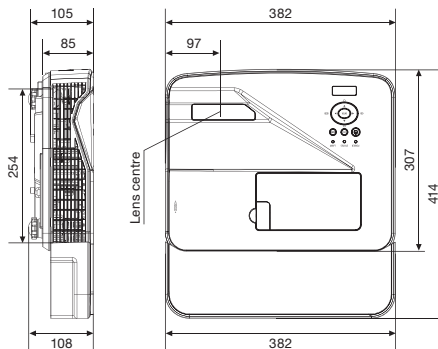

Cabinet Dimensions

Unit: mm