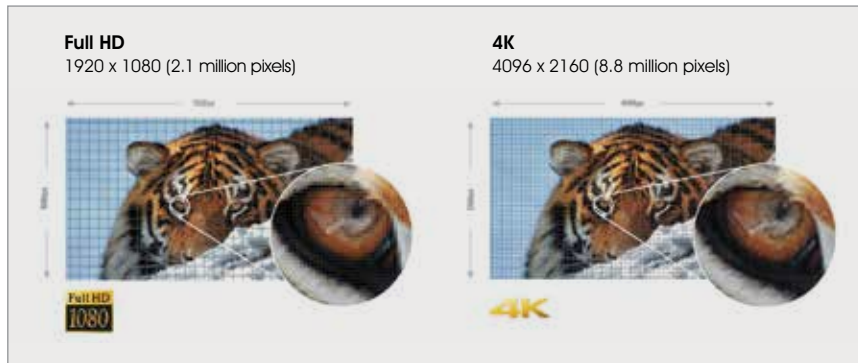

Get more from your 2D and 3D discs

While more and more native 4K material is becoming available, the VPL-VW300ES uses our Reality Creation technology to upscale Full HD content for an incredible 4K experience. It means you'll get the very best from your current Blu-ray Disc™ library, with fuller colour, greater clarity and more impact than ever before.

4K native resolution: over 4x better than Full HD

No compromises: 4096 x 2160 4K resolution (the DCI standard in digital cinemas). We used our professional cinema expertise to develop 4K SXRD panels that produce a 4K native picture with no artificial enhancement of pixels. ▼