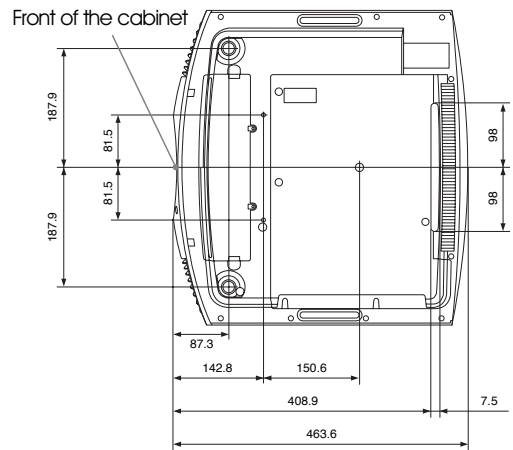

*HDMI Input 2 is compatible with HDCP2.2

Optional Accessories

Projector lamp
(LMP-H230)

Wireless HD Unit
(IFU-WH1)

3D Glass
(TDG-BT500A)

Dimensions

Front

Unit: mm

Bottom

Unit: mm

For further details of how to get a fully immersive 4K cinematic experience for your home visit:
www.pro.sony.eu/homecinemaprojectors

© 2014 Sony Corporation. All rights reserved. Reproduction in whole or in part without permission is prohibited. Features and specifications are subject to change without notice. All non-metric weights and measurements are approximate. 'Sony' and 'BrightEra' are registered trademarks or trademarks of Sony Corporation. All other trademarks are the property of their respective owners.