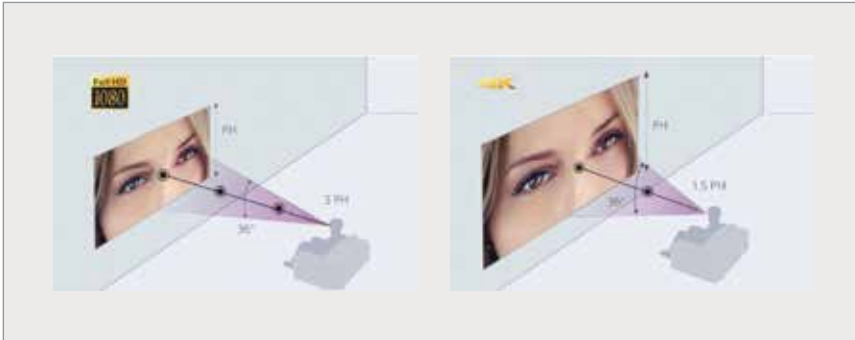

USB updates

To get the best from your projector, the VPL-VW300ES has a USB port for the latest firmware updates.

Sit closer

With 4K resolution, you can sit closer to the screen without compromising depth and realism. The best viewing position for 4K is at a distance of approximately 1.5 times the height of the projector screen (PH), compared to 3 times the height of the screen for Full HD. ▼