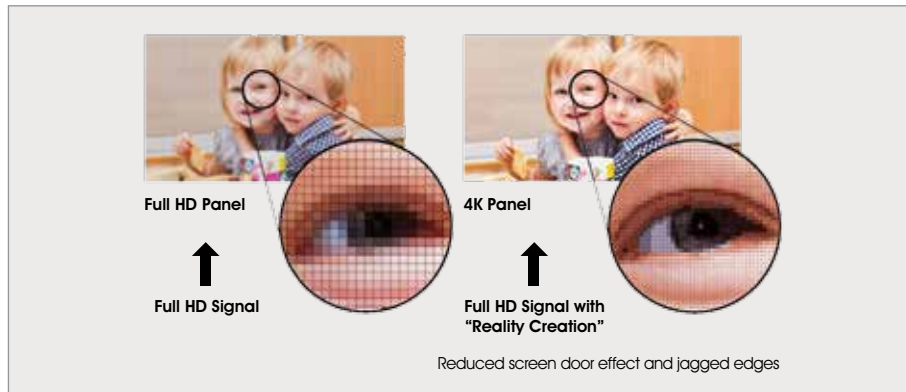

Industry standard RF 3D compatible

A built-in RF transmitter synchronises with any RF 3D glasses for wider coverage, greater stability, and there's no need for an external transmitter. ▼

Simulated images

Reality Creation: upscales your movies to 4K

As well as native 4K material, you can see your current Full HD Blu-ray™ or DVD movie collection upscaled for a 4K experience. Reality Creation is a technology that radically enhances Full HD content, even upscaling 3D movies for 4K. ▼