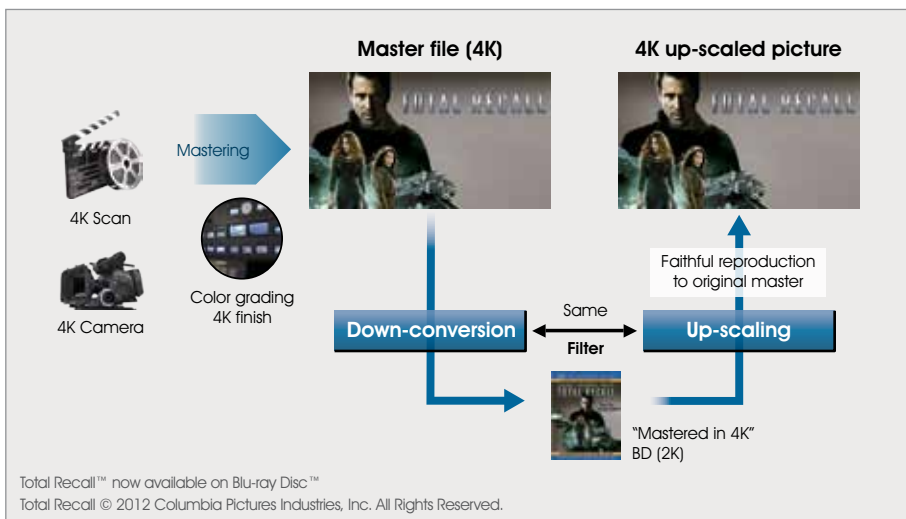

Compatible with 'Mastered in 4K' Blu-ray™ discs

Drawing on the same technology used to downscale 4K material for Full HD, the VPL-VW300ES gives you a near native 4K experience with discs 'Mastered in 4K'. It's as close as you can get to the 4K-pixel resolution and expanded colour range of the original. ▼

Simulated images