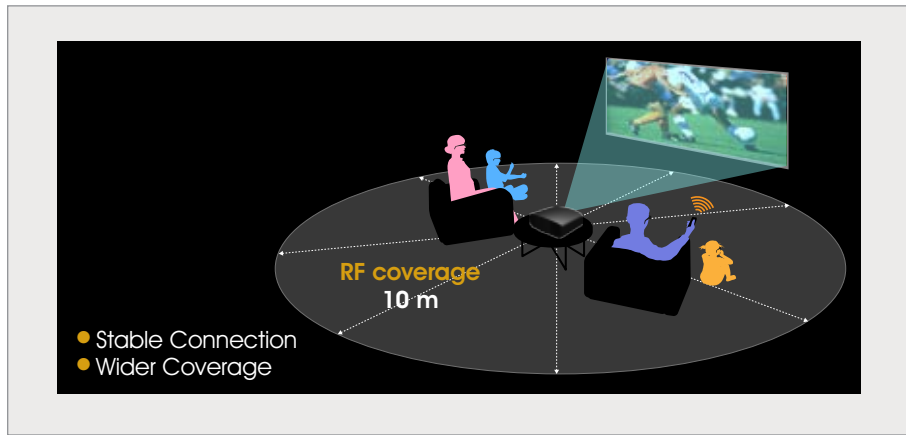

Industry standard RF 3D compatible

A built-in RF transmitter synchronises with any RF 3D glasses for wider coverage, greater stability, and there's no need for an external transmitter. ▼

Simulated images