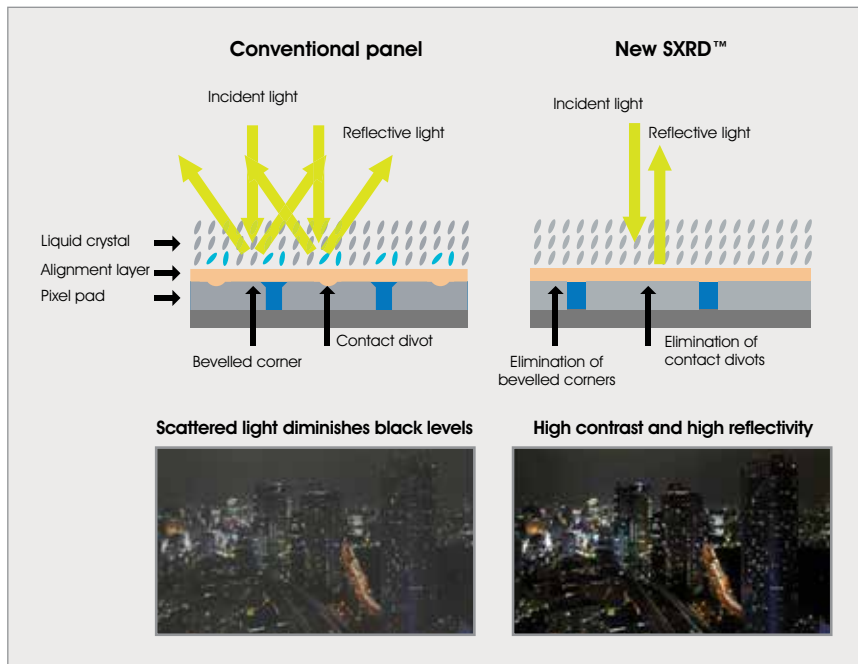

4K native resolution: over 4x better than Full HD

No compromises: 4096 x 2160 4K resolution (the DCI standard in digital cinemas). We used our professional cinema expertise to develop 4K SXRD panels that produce a 4K native picture with no artificial enhancement of pixels. ▼

Simulated images

Contrast enhancer and SXRD panels

The VPL-VW300ES automatically adjusts contrast for optimum picture quality by analysing dark and light areas in every scene. Advanced SXRD panels include a highly reflective liquid crystal layer and an alignment layer without bevelled corners or contact divots for an ultra-fast response rate of 2.5-milliseconds. Space is minimised between pixels to give dot-free pictures with deep contrast. ▼