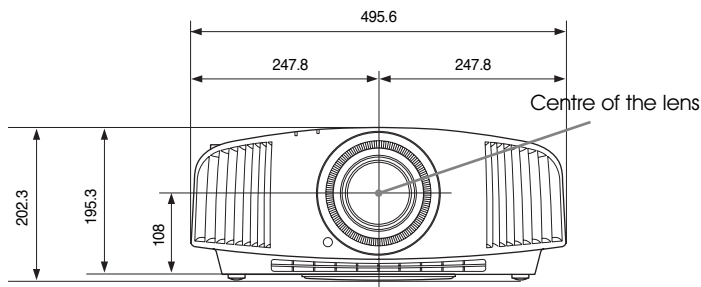

*HDMI Input 2 is compatible with HDCP2.2

Optional Accessories

Projector lamp
(LMP-H230)

Wireless HD Unit
(IFU-WH1)

3D Glass
(TDG-BT500A)

Dimensions

Front

Unit: mm

Bottom

Unit: mm

For further details of how to get a fully immersive 4K cinematic experience for your home visit:
www.pro.sony.eu/homecinemaprojectors

© 2014 Sony Corporation. All rights reserved. Reproduction in whole or in part without permission is prohibited. Features and specifications are subject to change without notice. All non-metric weights and measurements are approximate. 'Sony' and 'BrightEra' are registered trademarks or trademarks of Sony Corporation. All other trademarks are the property of their respective owners.