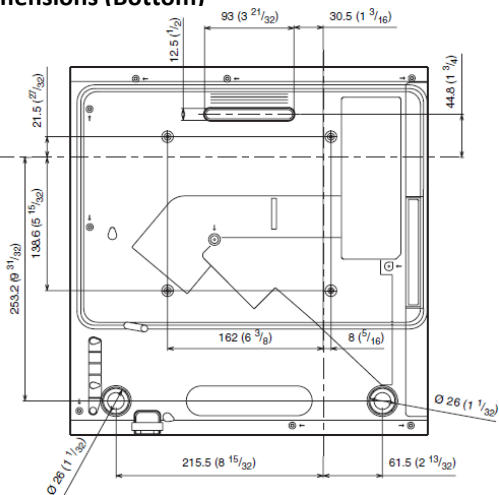

Dimensions (Front)

Unit: mm (inches)

Dimensions (Bottom)

Connector Panels

Optical		
Light Output / Color Light Output	3100 lumens (Lamp mode: High) 2300 lumens (Lamp mode: Standard) 1900 lumens (Lamp mode: Low)	
LCD Panels	0.59"x3 BrightEra LCD Panel	
Panel Display Resolution	WXGA (1280x800 dots)	
Contrast Ratio	3,000:1 (Full white/full black)*1	
Light Source	Ultra high-pressure mercury lamp 225 W type	
Recommended Lamp Replacement Time*2	3000H (Lamp mode: High) 5000H (Lamp mode: Standard) 8000H (Lamp mode: Low)	
Filter Cleaning Cycle*2	Max. 8000H Same time as the lamp replacement is recommended	
Projection Lens	Zoom / Focus	Approx. 1.03x Manual Zoom / Manual Focus
	Lens Shift	Manual, Vertical +/- 3.7% Horizontal +/- 2.3%
	Throw Ratio	0.27:1
Screen Size	65" to 110"	
Interface		
Computer and Video Input/Output	INPUT A	Mini D-sub 15-pin (RGB/Y Pb Pr) Audio: Stereo mini jack
	INPUT B	Mini D-sub 15-pin (RGB) Audio: Stereo mini jack
	INPUT C	HDMI (Digital RGB/Y Pb Pr, Digital Audio) (HDCP support)
	VIDEO IN	Pin Jack Audio : Pin jack (x2) (shared with S VIDEO IN)
	S VIDEO IN	Mini DIN 4-pin Audio : Pin jack (x2) (shared with VIDEO IN)
	Monitor OUT	Mini D-sub 15-pin (from INPUT A and INPUT B)
	Audio OUT	Stereo mini jack (variable out)*3
Other Signal Input/Output	RS-232C	D-sub 9-pin (male)
	LAN	RJ-45, 10BASE-T/100BASE-TX
	USB	Type-A, Type-B
	Microphone input	Mini jack
General		
Speaker	16Wx1 (monaural)	
Scanning Frequency	H: 15 to 92 kHz, V: 48 to 92 Hz	
Display Resolution	Computer Signal Input	Maximum display resolution : UXGA 1600x1200 dots
	Video Signal Input	Video(Composite), 15k(480/60i, 576/50i), DTV (480/60p, 576/50p, 720/60p, 720/50p, 1080/60i, 1080/50i, 1080/60p, 1080/50p)
Color System	NTSC3.58, PAL, SECAM, NTSC4.43, PAL-M, PAL-N	
UPC Code	0 27242 87140 3	
Power Requirements	AC 100 V to 240 V, 3.3 A to 1.5 A, 50 Hz/60 Hz	
Power Consumption	323 W (AC 100 V-120 V) 311 W (AC 220 V-240 V)	
Standby Mode Power Consumption	5.1 W (Std)/ 0.5 W (Low) (AC 100V-120 V) 5.4 W (Std)/ 0.5 W (Low) (AC 220V-240 V)	
Dimensions (WxHxD) (without protrusion)	372x 138 x 382 mm 14 21/32 x 5 7/16 x 15 1/32 "	
Mass (without wall mount)	6.0 kg /13 lb	
Optional Accessories		
Replacement Lamp	LMP-E220	
Wall Mount	Included in the projector	
Wireless LAN Module	IFU-WLM3	
Service Parts		
Replacement Filter	4-530-530-01 (FILTER A [Outside]) 4-530-531-01 (FILTER B [Inside]) (Filters are cleanable)	
Replacement Remote	1-490-463-11 (RM-PJ8)	