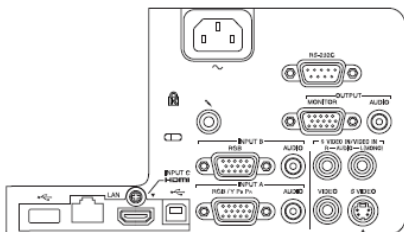

Dimensions (Front)

Unit: mm (inches)

Dimensions (Bottom)

Connector Panels

Optical		
Light Output / Color Light Output	3100 lumens (Lamp mode: High) 2300 lumens (Lamp mode: Standard) 1900 lumens (Lamp mode: Low)	
LCD Panels	0.59"x3 BrightEra LCD Panel	
Panel Display Resolution	WXGA (1280x800 dots)	
Contrast Ratio	3,000:1 (Full white/full black)*1	
Light Source	Ultra high-pressure mercury lamp 225 W type	
Recommended Lamp Replacement Time*2	3000H (Lamp mode: High) 5000H (Lamp mode: Standard) 8000H (Lamp mode: Low)	
Filter Cleaning Cycle*2	Max. 8000H Same time as the lamp replacement is recommended	
Projection Lens	Zoom / Focus	Approx. 1.03x Manual Zoom / Manual Focus
	Lens Shift	Manual, Vertical +/- 3.7% Horizontal +/- 2.3%
	Throw Ratio	0.27:1
Screen Size	65" to 110"	
Interface		
Computer and Video Input/Output	INPUT A	Mini D-sub 15-pin (RGB/Y Pb Pr) Audio: Stereo mini jack
	INPUT B	Mini D-sub 15-pin (RGB) Audio: Stereo mini jack
	INPUT C	HDMI (Digital RGB/Y Pb Pr, Digital Audio) (HDCP support)
	VIDEO IN	Pin Jack Audio : Pin jack (x2) (shared with S VIDEO IN)
	S VIDEO IN	Mini DIN 4-pin Audio : Pin jack (x2) (shared with VIDEO IN)
	Monitor OUT	Mini D-sub 15-pin (from INPUT A and INPUT B)
	Audio OUT	Stereo mini jack (variable out)*3
Other Signal Input/Output	RS-232C	D-sub 9-pin (male)
	LAN	RJ-45, 10BASE-T/100BASE-TX
	USB	Type-A, Type-B
	Microphone input	Mini jack
General		
Speaker	16Wx1 (monaural)	
Scanning Frequency	H: 15 to 92 kHz, V: 48 to 92 Hz	
Display Resolution	Computer Signal Input	Maximum display resolution : UXGA 1600x1200 dots
	Video Signal Input	Video(Composite), 15k(480/60i, 576/50i), DTV (480/60p, 576/50p, 720/60p, 720/50p, 1080/60i, 1080/50i, 1080/60p, 1080/50p)
Color System	NTSC3.58, PAL, SECAM, NTSC4.43, PAL-M, PAL-N	
UPC Code	0 27242 87140 3	
Power Requirements	AC 100 V to 240 V, 3.3 A to 1.5 A, 50 Hz/60 Hz	
Power Consumption	323 W (AC 100 V-120 V) 311 W (AC 220 V-240 V)	
Standby Mode Power Consumption	5.1 W (Std)/ 0.5 W (Low) (AC 100V-120 V) 5.4 W (Std)/ 0.5 W (Low) (AC 220V-240 V)	
Dimensions (WxHxD) (without protrusion)	372x 138 x 382 mm 14 21/32 x 5 7/16 x 15 1/32 "	
Mass (without wall mount)	6.0 kg /13 lb	
Optional Accessories		
Replacement Lamp	LMP-E220	
Wall Mount	Included in the projector	
Wireless LAN Module	IFU-WLM3	
Service Parts		
Replacement Filter	4-530-530-01 (FILTER A [Outside]) 4-530-531-01 (FILTER B [Inside]) (Filters are cleanable)	
Replacement Remote	1-490-463-11 (RM-PJ8)	