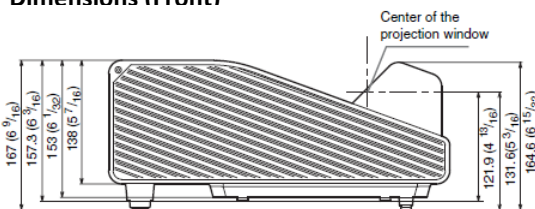

Dimensions (Front)

Unit: mm (inches)

Dimensions (Bottom)

Connector Panels

Optical		
Light Output / Color Light Output	3100 lumens (Lamp mode: High) 2300 lumens (Lamp mode: Standard) 1900 lumens (Lamp mode: Low)	
LCD Panels	0.59"x3 BrightEra LCD Panel	
Panel Display Resolution	WXGA (1280x800 dots)	
Contrast Ratio	3,000:1 (Full white/full black)*1	
Light Source	Ultra high-pressure mercury lamp 225 W type	
Recommended Lamp Replacement Time*2	3000H (Lamp mode: High) 5000H (Lamp mode: Standard) 8000H (Lamp mode: Low)	
Filter Cleaning Cycle*2	Max. 8000H Same time as the lamp replacement is recommended	
Projection Lens	Zoom / Focus	Approx. 1.03x Manual Zoom / Manual Focus
	Lens Shift	Manual, Vertical +/- 3.7% Horizontal +/- 2.3%
	Throw Ratio	0.27:1
Screen Size	65" to 110"	
Interface		
Computer and Video Input/Output	INPUT A	Mini D-sub 15-pin (RGB/Y Pb Pr) Audio: Stereo mini jack
	INPUT B	Mini D-sub 15-pin (RGB) Audio: Stereo mini jack
	INPUT C	HDMI (Digital RGB/Y Pb Pr, Digital Audio) (HDCP support)
	VIDEO IN	Pin Jack Audio : Pin jack (x2) (shared with S VIDEO IN)
	S VIDEO IN	Mini DIN 4-pin Audio : Pin jack (x2) (shared with VIDEO IN)
	Monitor OUT	Mini D-sub 15-pin (from INPUT A and INPUT B)
	Audio OUT	Stereo mini jack (variable out)*3
Other Signal Input/Output	RS-232C	D-sub 9-pin (male)
	LAN	RJ-45, 10BASE-T/100BASE-TX
	USB	Type-A, Type-B
	Microphone input	Mini jack
General		
Speaker	16Wx1 (monaural)	
Scanning Frequency	H: 15 to 92 kHz, V: 48 to 92 Hz	
Display Resolution	Computer Signal Input	Maximum display resolution : UXGA 1600x1200 dots
	Video Signal Input	Video(Composite), 15k(480/60i, 576/50i), DTV (480/60p, 576/50p, 720/60p, 720/50p, 1080/60i, 1080/50i, 1080/60p, 1080/50p)
Color System	NTSC3.58, PAL, SECAM, NTSC4.43, PAL-M, PAL-N	
UPC Code	0 27242 87140 3	
Power Requirements	AC 100 V to 240 V, 3.3 A to 1.5 A, 50 Hz/60 Hz	
Power Consumption	323 W (AC 100 V-120 V) 311 W (AC 220 V-240 V)	
Standby Mode Power Consumption	5.1 W (Std)/ 0.5 W (Low) (AC 100V-120 V) 5.4 W (Std)/ 0.5 W (Low) (AC 220V-240 V)	
Dimensions (WxHxD) (without protrusion)	372x 138 x 382 mm 14 21/32 x 5 7/16 x 15 1/32 "	
Mass (without wall mount)	6.0 kg /13 lb	
Optional Accessories		
Replacement Lamp	LMP-E220	
Wall Mount	Included in the projector	
Wireless LAN Module	IFU-WLM3	
Service Parts		
Replacement Filter	4-530-530-01 (FILTER A [Outside]) 4-530-531-01 (FILTER B [Inside]) (Filters are cleanable)	
Replacement Remote	1-490-463-11 (RM-PJ8)	