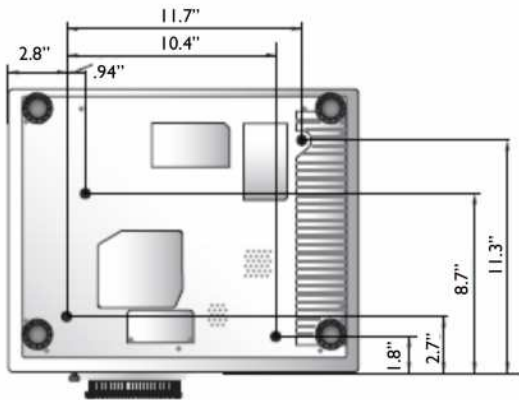

SH963 Digital Projector

Distance Chart

Screen Dimensions				Projection Distance <D> (inch)			Lowest/Highest lens position <E> (inch)
Diagonal <A>		Height 	Width <C>	Min Distance (with max zoom)	Average	Max Distance (with min zoom)	
Inch	mm	(inch)	(inch)				
30	762	14	26	42.5	53.1	63.8	1.8
40	1016	20	35	56.6	70.8	84.6	2.3
50	1270	24	44	70.8	88.1	105.9	3.1
60	1524	30	52	84.6	105.9	127.1	3.5
70	1778	34	61	98.8	123.6	148.4	4.3
80	2032	39	70	112.9	141.3	169.6	4.7
90	2286	44	78	127.1	159.0	190.9	5.5
100	2540	49	87	141.3	176.7	212.2	6.3
110	2794	54	96	154.8	194.4	233.0	6.6
120	3048	58	104	169.6	212.2	254.3	7.4
130	3302	64	113	183.8	229.5	275.5	7.8
140	3556	68	122	198.0	247.2	296.8	8.6
150	3810	74	130	212.2	264.9	318.1	9.1
160	4064	78	140	226.3	282.6	339.3	9.8
170	4318	84	148	240.1	300.3	360.6	10.2
180	4572	88	156	254.3	318.1	381.4	11.0
190	4826	93	166	268.5	335.8	402.7	11.8
200	5080	98	174	282.6	353.5	424.0	12.2
250	6350	122	218	353.5	441.7	529.9	15.3
300	7620	147	261	424	529.9	636.2	18.5

Ceiling Mount Chart

Ceiling Mount Screws M6 x 8 (Max. L-8 mm)

Dimensions