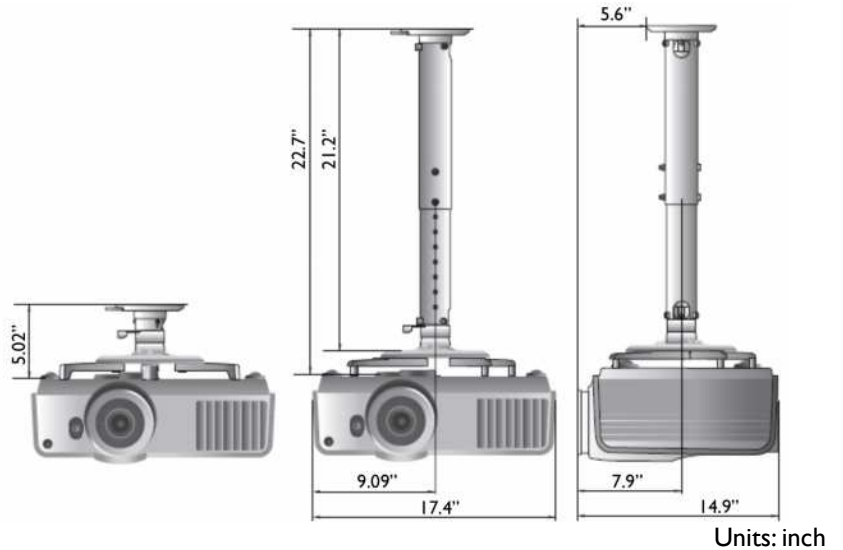

Ceiling Mount Chart

Ceiling Mount Screws M6 x 8 (Max. L-8 mm)