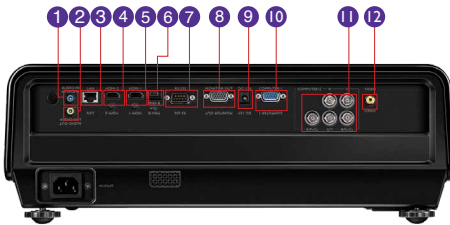

PROFESSIONAL PROJECTOR | SH963

Features

- Native Full HD (1920x1080) Resolution
- 6,000 ANSI Lumens, 8,300:1 Contrast Ratio
- Dual Lens Design
- H+V Lens Shift and Keystone, 1.5x Zoom
- HDMI x2, RJ45 (LAN Control)

Input and Output Terminals

- | | |
|-------------------------|------------------------------|
| 1 Audio In (Mini Jack) | 7 RS232 (DB-9pin) |
| 2 Audio Out (Mini Jack) | 8 Monitor Out (D-sub 15pin) |
| 3 LAN (RJ45) | 9 DC 12V Trigger (3.5mm) |
| 4 HDMI-2 | 10 Computer In (D-sub 15pin) |
| 5 HDMI-1 | 11 Component Video in (5BNC) |
| 6 USB Mini B | 12 Composite Video In (RCA) |