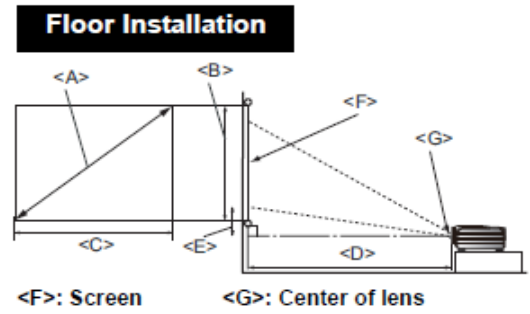

SH963 Digital Projector

Distance Chart

Screen Dimensions				Projection Distance <D> (inch)			Lowest/Highest lens position <E> (inch)
Diagonal <A>		Height 	Width <C>	Min Distance (with max zoom)	Average	Max Distance (with min zoom)	
Inch	mm	(inch)	(inch)				
30	762	14	26	42.5	53.1	63.8	1.8
40	1016	20	35	56.6	70.8	84.6	2.3
50	1270	24	44	70.8	88.1	105.9	3.1
60	1524	30	52	84.6	105.9	127.1	3.5
70	1778	34	61	98.8	123.6	148.4	4.3
80	2032	39	70	112.9	141.3	169.6	4.7
90	2286	44	78	127.1	159.0	190.9	5.5
100	2540	49	87	141.3	176.7	212.2	6.3
110	2794	54	96	154.8	194.4	233.0	6.6
120	3048	58	104	169.6	212.2	254.3	7.4
130	3302	64	113	183.8	229.5	275.5	7.8
140	3556	68	122	198.0	247.2	296.8	8.6
150	3810	74	130	212.2	264.9	318.1	9.1
160	4064	78	140	226.3	282.6	339.3	9.8
170	4318	84	148	240.1	300.3	360.6	10.2
180	4572	88	156	254.3	318.1	381.4	11.0
190	4826	93	166	268.5	335.8	402.7	11.8
200	5080	98	174	282.6	353.5	424.0	12.2
250	6350	122	218	353.5	441.7	529.9	15.3
300	7620	147	261	424	529.9	636.2	18.5