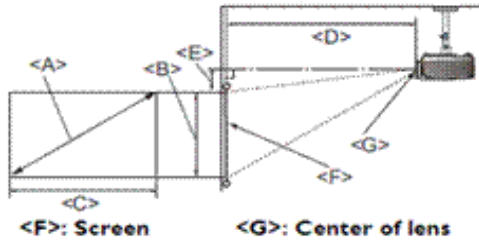

MW769 Digital Projector

Distance Chart

Ceiling Installation

Floor Installation

Image Size		Distance from Screen (inch)			Offset (inch)		
Diagonal	Width (inch)	Height (inch)	Min Length (max. zoom)	Average		Max Length (min. zoom)	
30	762	25.4	15.9	36.8	46.1	55.2	1.9
40	1016	33.9	21.2	49.1	61.3	73.6	2.6
60	1524	50.8	31.8	73.7	92.1	110.4	3.9
80	2032	67.8	42.4	98.4	122.7	147.2	5.3
100	2540	84.8	52.9	122.9	153.5	184.0	6.6
150	3810	127.2	79.4	184.4	230.2	276.2	9.9
200	5080	169.6	105.9	245.9	306.9	368.0	13.2
250	6350	212.0	132.4	307.4	383.7	460.0	16.5

Ceiling Mount Chart

Ceiling Mount Screws: M4
(Max. L = 25 mm; Min L + 20mm)

Dimensions

Units: inch