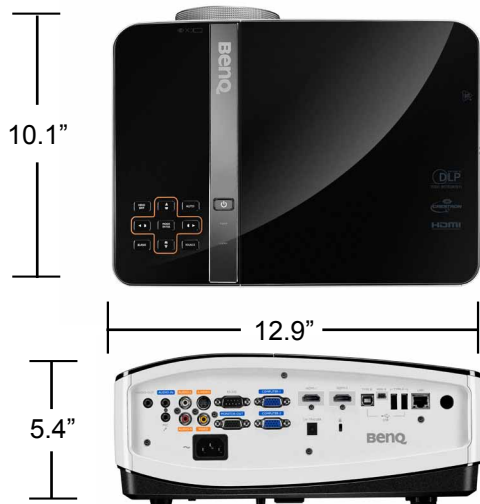

Dimensions