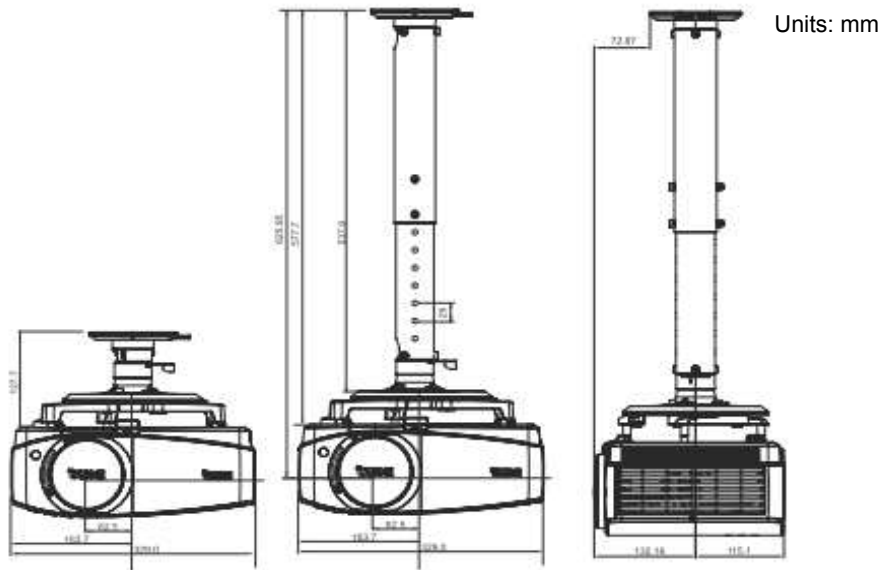

MW769 Digital Projector

Distance Chart

Ceiling Installation

Floor Installation

Image Size		Distance from Screen (inch)			Offset (inch)		
Diagonal	Width (inch)	Height (inch)	Min Length (max. zoom)	Average		Max Length (min. zoom)	
30	762	25.4	15.9	36.8	46.1	55.2	1.9
40	1016	33.9	21.2	49.1	61.3	73.6	2.6
60	1524	50.8	31.8	73.7	92.1	110.4	3.9
80	2032	67.8	42.4	98.4	122.7	147.2	5.3
100	2540	84.8	52.9	122.9	153.5	184.0	6.6
150	3810	127.2	79.4	184.4	230.2	276.2	9.9
200	5080	169.6	105.9	245.9	306.9	368.0	13.2
250	6350	212.0	132.4	307.4	383.7	460.0	16.5

Ceiling Mount Chart

Ceiling Mount Screws: M4
(Max. L = 25 mm; Min L + 20mm)

Dimensions

Units: inch