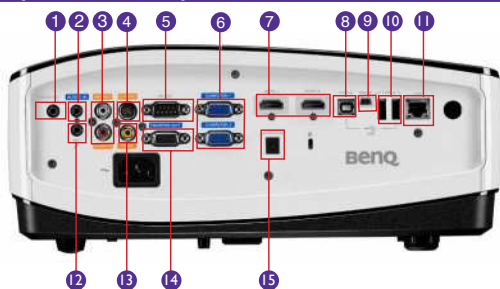

Input and Output Terminals

- | | |
|-----------------------------------|------------------------------|
| 1 Audio out (Mini Jack) | 9 USB (Type Mini B) |
| 2 Audio in (Mini Jack) | 10 USB (Type A) x 2 |
| 3 Audio in (L/R) | 11 LAN |
| 4 S-Video In (Mini DIN 4pin) | 12 Microphone in (Mini jack) |
| 5 RS232 (DB-9pin) | 13 Composite Video in (RCA) |
| 6 Computer in 1 & 2 (D-sub 15pin) | 14 Monitor Out (D-sub 15pin) |
| 7 HDMI x 2 | 15 DC 12V Trigger |
| 8 USB (Type B) | |