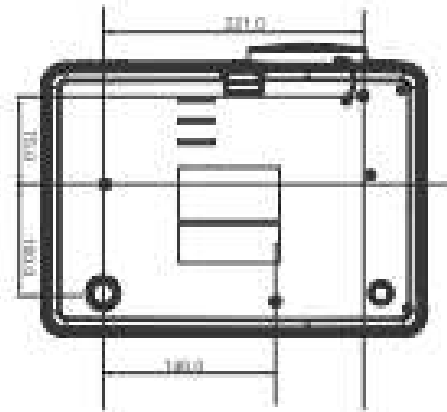

MW769 Digital Projector

Distance Chart

Ceiling Installation

Floor Installation

Image Size		Distance from Screen (inch)			Offset (inch)		
Diagonal	Width (inch)	Height (inch)	Min Length (max. zoom)	Average		Max Length (min. zoom)	
30	762	25.4	15.9	36.8	46.1	55.2	1.9
40	1016	33.9	21.2	49.1	61.3	73.6	2.6
60	1524	50.8	31.8	73.7	92.1	110.4	3.9
80	2032	67.8	42.4	98.4	122.7	147.2	5.3
100	2540	84.8	52.9	122.9	153.5	184.0	6.6
150	3810	127.2	79.4	184.4	230.2	276.2	9.9
200	5080	169.6	105.9	245.9	306.9	368.0	13.2
250	6350	212.0	132.4	307.4	383.7	460.0	16.5

Ceiling Mount Chart

Ceiling Mount Screws: M4
(Max. L = 25 mm; Min L + 20mm)

Dimensions

Units: inch