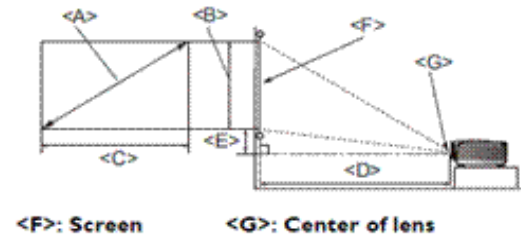

MW769 Digital Projector

Distance Chart

Ceiling Installation

Floor Installation

Image Size		Distance from Screen (inch)			Offset (inch)		
Diagonal	Width (inch)	Height (inch)	Min Length (max. zoom)	Average		Max Length (min. zoom)	
30	762	25.4	15.9	36.8	46.1	55.2	1.9
40	1016	33.9	21.2	49.1	61.3	73.6	2.6
60	1524	50.8	31.8	73.7	92.1	110.4	3.9
80	2032	67.8	42.4	98.4	122.7	147.2	5.3
100	2540	84.8	52.9	122.9	153.5	184.0	6.6
150	3810	127.2	79.4	184.4	230.2	276.2	9.9
200	5080	169.6	105.9	245.9	306.9	368.0	13.2
250	6350	212.0	132.4	307.4	383.7	460.0	16.5

Ceiling Mount Chart

Ceiling Mount Screws: M4
(Max. L = 25 mm; Min L + 20mm)

Dimensions

Units: inch