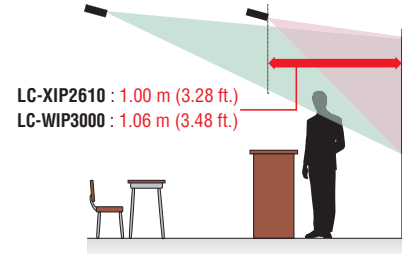

The presenter can make a presentation standing close to the screen without shadow on the screen. This Short Throw projector minimize the projector-to-screen distance.

Screen size	Projection distance	
	LC-XIP2610	LC-WIP3000
50 in.	0.61 m (2.00 ft.)	0.65 m (2.13 ft.)
60 in.	0.74 m (2.43 ft.)	0.79 m (2.59 ft.)
70 in.	0.87 m (2.85 ft.)	0.92 m (3.01 ft.)
80 in.	1.00 m (3.28 ft.)	1.06 m (3.48 ft.)
90 in.	1.13 m (3.71 ft.)	1.20 m (3.94 ft.)
100 in.	1.26 m (4.13 ft.)	1.34 m (4.39 ft.)
110 in.	1.39 m (4.56 ft.)	—

LC-XIP2610 : 1.00 m (3.28 ft.)
LC-WIP3000 : 1.06 m (3.48 ft.)

Dimensions

H x W x D
132 x 348 x 360 mm
(5.20 x 13.70 x 14.17 in.)

Pointer : 520 ~ 800 mm (20.5 ~ 31.5 in.)

Pen : 157 mm (6.2 in.)

Specifications