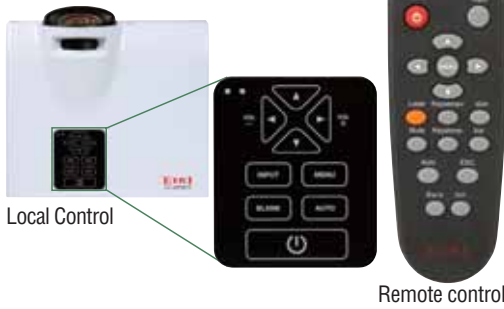

LC-XIP2610 / WIP3000

XGA / WXGA Short Throw + "Interactive" LCD Projector

EIKI
Eiki grows with you

LC-XIP2610	2600 Lumens	XGA 1024 x 768
LC-WIP3000	3000 Lumens	WXGA 1280 x 800

Outstanding Features

- Brightness 2600 / 3000 Lumens (LC-XIP2610 / WIP3000)
- Native XGA / WXGA Resolution (LC-XIP2610 / WIP3000)
- WSXGA+ ~ VGA and MAC compatible
- Equipped Short Throw Lens (Throw ratio 0.615 : 1)
- Interactive function permit real-time annotation on projected image
- Pen & Pointer function as both writing instruments & computer mouse
- LC-XIP2610 / WIP3000 can be used as interactive whiteboard everywhere without any special whiteboard and screen
- Smooth writing and no jagged letter : 1.5 times smoother than conventional models
- Free installation : Vertical 360 degree
- Security : Security Bar, PIN code lock, Kensington® Lock

Interactive function

With LC-XIP2610 / WIP3000, you can virtually create a touch screen on any form of projection surface.

Simple and user-friendly interactive function tool bar makes it easy for you to handwrite and draw a figure on screen.

PC + LC-XIP2610 / WIP3000 = Interactive Whiteboard !

LC-XIP2610 / WIP3000

XGA / WXGA Short Throw + "Interactive" LCD Projector

Controls

Local Control

Remote control

Terminals

LC-XIP2610