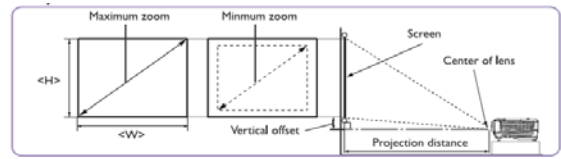

MX703 Digital Projector

Distance Chart

Screen size				Projection distance (mm)			Vertical offset (mm)
Diagonal		W (mm)	H (mm)	Min distance (max. zoom)	Average	Max distance (min. zoom)	
Inch	mm						
40	1016	813	610	1333	1467	1600	30
50	1270	1016	762	1667	1833	2000	38
60	1524	1219	914	2000	2200	2400	46
70	1778	1422	1067	2333	2567	2800	53
80	2032	1626	1219	2667	2933	3200	61
90	2286	1829	1372	3000	3300	3600	69
100	2540	2032	1524	3333	3667	4000	76
120	3048	2438	1829	4000	4400	4800	91
150	3810	3048	2286	5000	5500	6000	114
200	5080	4064	3048	6667	7333	8000	152
250	6350	5080	3810	8333	9167	10000	191
300	7620	6096	4572	10000	11000	12000	229