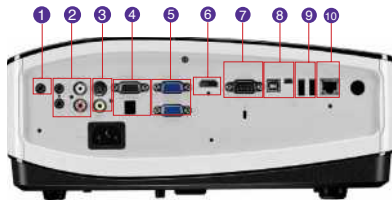

Top View

Input and Output Terminals

- | | |
|--------------------------------|--------------------------------|
| 1 Audio-Out x1 | 6 HDMI x1 |
| 2 Audio-In & MIC-In, Audio L/R | 7 RS232 x1 |
| 3 S-Video/Video | 8 USB Type B & Mini B |
| 4 Monitor Out Output | 9 USB Type A x2 |
| 5 Computer I & 2 | 10 RJ45 x1 (Control & Display) |