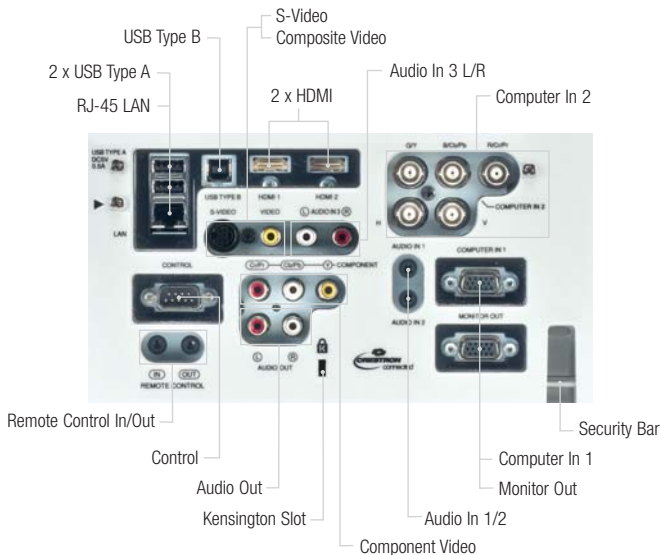

CP-X8160 Preliminary specifications

Image Size 4:3 - Standard Lens: SL702 TBD

Screen Size (Diagonal)	Projection Distance (a)		Screen Height (cm)	
	min. (m)	max. (m)	b (top)	c (bottom)
30" (0.8m)	0.8	1.1	51	-5
40" (1.0m)	1.0	1.5	55	-6
50" (1.3m)	1.2	1.9	69	-8
60" (1.5m)	1.5	2.2	82	-9
70" (1.8m)	1.7	2.6	96	-11
80" (2.0m)	2.0	3.0	110	-12
90" (2.3m)	2.2	3.3	123	-14
100" (2.5m)	2.5	3.7	137	-15
150" (3.8m)	3.7	5.5	206	-23
200" (5.1m)	4.9	7.4	274	-30
250" (6.4m)	6.1	9.2	343	-38
300" (7.6m)	7.3	11.0	411	-46
500" (12.7m)	12.2	18.3	686	-76
600" (15.2m)	14.6	22.0	823	91

HITACHI DIGITAL MEDIA, Hitachi Europe Ltd, Whitebrook Park, Lower Cookham Road, Maidenhead, Berkshire SL6 8YA UNITED KINGDOM
Tel: +44 (0)1628 585 000 Fax: +44 (0)1628 585 500 www.hitachidigitalmedia.com

OPTICAL

LCD Panel	0.63" (1.6cm) P-Si TFT x3
Resolution	XGA (1024 x 768)
Light Output (Brightness)	6000 ANSI Lumens (Normal Mode)/4200 ANSI Lumens (Eco Mode)
Colour light output (Brightness)	6000 ANSI Lumens (Normal Mode)/4200 ANSI Lumens (Eco Mode)
Contrast Ratio	3000:1 (Presentation Mode)
Lens	Powered Zoom x 1.5, Powered Focus
Lamp Wattage	330W UHP
Lamp Life	2500 Hours (Normal Mode)/3000 Hours (Eco Mode)*
Distance to Width Ratio (:1)	1.5 (Wide), 2.2 (Tele)
Diagonal Display Size	30"~600" (76cm~1,524cm)
Number of Colour	8 Bit/colour, 16.7M colours
Keystone	Vertical 9:-1 shift, Normal at + 17.8°~11.9° projection angle

COMPATIBILITY

Computer Compatibility	VGA, SVGA, XGA, WXGA, WXGA+, SXGA, SXGA+, UXGA, MAC 16"
Composite/S-Video	NTSC, PAL, SECAM, PAL-M, PAL-N, NTSC4.43
Component Video/HDMI	525i(480i), 525p(480p), 625i(576i), 1125i(1080i@50/60), 750p(720p@50/60), 1125p(1080p@50/60)

FEATURES