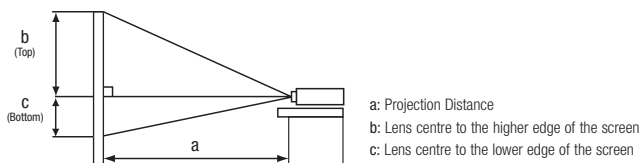

CP-X8160 Preliminary specifications

Image Size 4:3 - Standard Lens: SL702 TBD

Screen Size (Diagonal)	Projection Distance (a)		Screen Height (cm)	
	min. (m)	max. (m)	b (top)	c (bottom)
30" (0.8m)	0.8	1.1	51	-5
40" (1.0m)	1.0	1.5	55	-6
50" (1.3m)	1.2	1.9	69	-8
60" (1.5m)	1.5	2.2	82	-9
70" (1.8m)	1.7	2.6	96	-11
80" (2.0m)	2.0	3.0	110	-12
90" (2.3m)	2.2	3.3	123	-14
100" (2.5m)	2.5	3.7	137	-15
150" (3.8m)	3.7	5.5	206	-23
200" (5.1m)	4.9	7.4	274	-30
250" (6.4m)	6.1	9.2	343	-38
300" (7.6m)	7.3	11.0	411	-46
500" (12.7m)	12.2	18.3	686	-76
600" (15.2m)	14.6	22.0	823	91