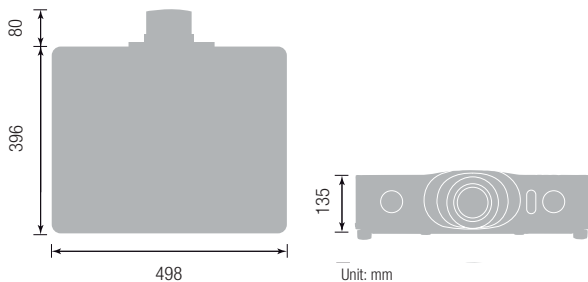

CP-X8160 Preliminary specifications

Image Size 4:3 - Standard Lens: SL702 TBD

Screen Size (Diagonal)	Projection Distance (a)		Screen Height (cm)	
	min. (m)	max. (m)	b (top)	c (bottom)
30" (0.8m)	0.8	1.1	51	-5
40" (1.0m)	1.0	1.5	55	-6
50" (1.3m)	1.2	1.9	69	-8
60" (1.5m)	1.5	2.2	82	-9
70" (1.8m)	1.7	2.6	96	-11
80" (2.0m)	2.0	3.0	110	-12
90" (2.3m)	2.2	3.3	123	-14
100" (2.5m)	2.5	3.7	137	-15
150" (3.8m)	3.7	5.5	206	-23
200" (5.1m)	4.9	7.4	274	-30
250" (6.4m)	6.1	9.2	343	-38
300" (7.6m)	7.3	11.0	411	-46
500" (12.7m)	12.2	18.3	686	-76
600" (15.2m)	14.6	22.0	823	91

HITACHI DIGITAL MEDIA, Hitachi Europe Ltd, Whitebrook Park, Lower Cookham Road, Maidenhead, Berkshire SL6 8YA UNITED KINGDOM
Tel: +44 (0)1628 585 000 Fax: +44 (0)1628 585 500 www.hitachidigitalmedia.com

OPTICAL

LCD Panel	0.63" (1.6cm) P-Si TFT x3
Resolution	XGA (1024 x 768)
Light Output (Brightness)	6000 ANSI Lumens (Normal Mode)/4200 ANSI Lumens (Eco Mode)
Colour light output (Brightness)	6000 ANSI Lumens (Normal Mode)/4200 ANSI Lumens (Eco Mode)
Contrast Ratio	3000:1 (Presentation Mode)
Lens	Powered Zoom x 1.5, Powered Focus
Lamp Wattage	330W UHP
Lamp Life	2500 Hours (Normal Mode)/3000 Hours (Eco Mode)*
Distance to Width Ratio (:1)	1.5 (Wide), 2.2 (Tele)
Diagonal Display Size	30"~600" (76cm~1,524cm)
Number of Colour	8 Bit/colour, 16.7M colours
Keystone	Vertical 9:-1 shift, Normal at + 17.8°~11.9° projection angle

COMPATIBILITY

Computer Compatibility	VGA, SVGA, XGA, WXGA, WXGA+, SXGA, SXGA+, UXGA, MAC 16"
Composite/S-Video	NTSC, PAL, SECAM, PAL-M, PAL-N, NTSC4.43
Component Video/HDMI	525i(480i), 525p(480p), 625i(576i), 1125i(1080i@50/60), 750p(720p@50/60), 1125p(1080p@50/60)

FEATURES