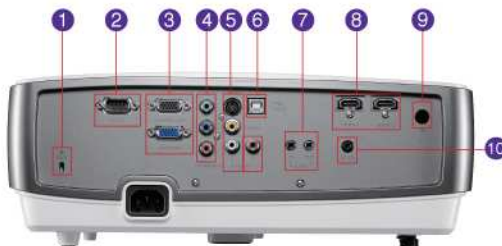

Top / Front View

Top

Front

Input and Output Terminals

Back

- | | |
|---------------------------|-------------------|
| 1 Security Lock | 6 USB Mini-B x1 |
| 2 RS-232 x1 | 7 Audio In/Out x1 |
| 3 RGB In/Out x1 | 8 HDMI x2 |
| 4 Component (RGB) x1 | 9 IR x1 |
| 5 S-Video/Video/Audio L/R | 10 12V Trigger x1 |