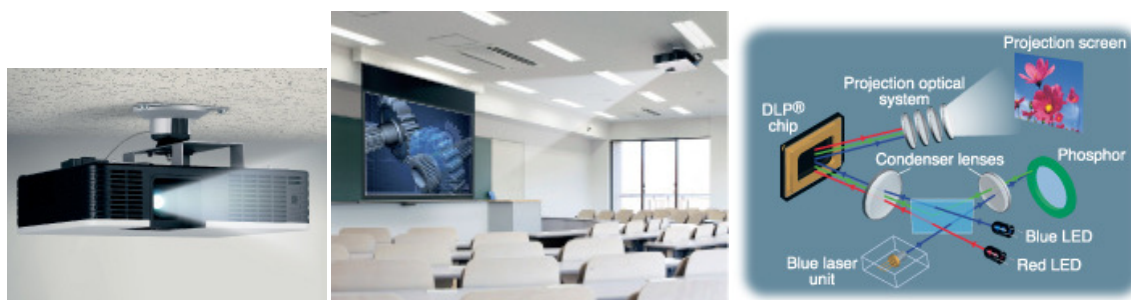

CASIO LED HIGH BRIGHT XJ-H1650/XJ-H1600

20,000-hour long-life light source with ECONOMY MODE

NEW

Intelligent Brightness Control	Automatic vertical keystone correction	RGB output terminal	MobiShow® compatible wireless LAN *	DLP® 3D projection	Control terminal
Interactive pointing *	Built-in speaker < 10W >	USB memory compatible *	HDMI terminal	Wired LAN terminal *	Wireless connection compatible *
Wide-angle zoom lens < 1.5X >	Ceiling-mounted projection	Anti-theft lock			

Ideally suited for fixed installation, such as ceiling-mount installation. Designed for large-screen projection in large spaces and bright rooms.

Specifications

Model	XJ-H1650	XJ-H1600
Brightness*1	3500 ANSI lumens	
Contrast ratio	1400 : 1	
Keystone correction	+30° (auto) ±30° (manual)	
Focusing	Manual focus	
Projection lens	1.2X optical zoom lens (manual)	