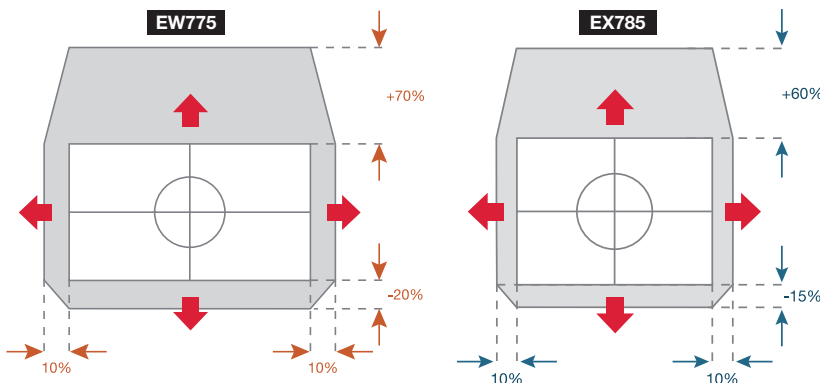

*Optoma reserves the right to change this brochure without prior notice, please refer to www.optoma.com for any change

LENS SHIFT

The EX785/EW775 handles a variety of installation challenges that come with large halls, conferencing facilities, auditoriums and bars. Lens shift aligns the projected images centrally on screen and can be adjusted horizontally or vertically without moving the unit.

LENS

The centred lens design allows greater flexibility, ensuring the projector can be easily installed.

With STD Lens- Throw ratio 1.6 – 2.0

Projection Distance (M)		1.5	2.0	3.0	5.0	10.0
EX785 Screen Size 4:3 (inch)	Max	46.1	61.5	92.3	153.8	307.6
	Min	36.9	49.2	73.8	123.0	246.1
EW775 Screen Size 16:10 (inch)	Max	43.0	57.3	86.0	143.3	286.6
	Min	34.3	45.7	68.6	114.4	228.7

With Tele Lens- Throw ratio 2.0 – 3.0

Projection Distance (M)		1.5	2.0	3.0	5.0	10.0
EX785 Screen Size 4:3 (inch)	Max	36.9	49.2	73.8	123.0	246.1
	Min	24.6	32.8	49.2	82.0	164.0
EW775 Screen Size 16:10 (inch)	Max	34.3	45.7	68.6	114.4	228.7
	Min	22.8	30.4	45.7	76.1	152.2

With Wide Lens- Throw ratio 0.8

Projection Distance (M)		1.5	2.0	3.0	5.0	10.0
EX785 Screen Size 4:3 (inch)	Max	92.3	123.0	184.6	307.6	615.2
	Max	86.0	114.6	172.0	286.6	573.2

Crestron RoomView® - NETWORK CONTROL