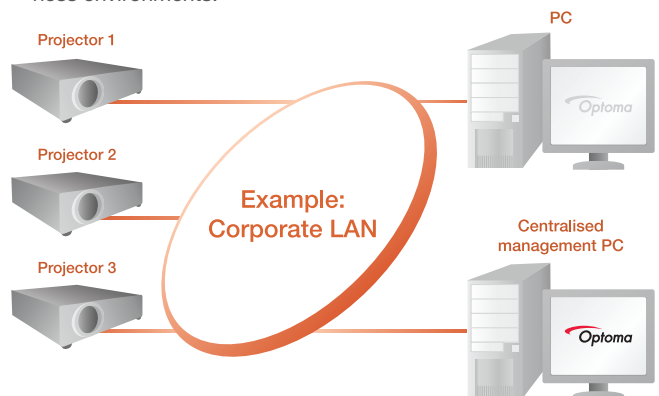

*Optoma reserves the right to change this brochure without prior notice, please refer to www.optoma.com for any change

LENS SHIFT

The EX785/EW775 handles a variety of installation challenges that come with large halls, conferencing facilities, auditoriums and bars. Lens shift aligns the projected images centrally on screen and can be adjusted horizontally or vertically without moving the unit.

With Tele Lens- Throw ratio 2.0 – 3.0

Projection Distance (M)		1.5	2.0	3.0	5.0	10.0
EX785 Screen Size 4:3 (inch)	Max	36.9	49.2	73.8	123.0	246.1
	Min	24.6	32.8	49.2	82.0	164.0
EW775 Screen Size 16:10 (inch)	Max	34.3	45.7	68.6	114.4	228.7
	Min	22.8	30.4	45.7	76.1	152.2

With Wide Lens- Throw ratio 0.8

Projection Distance (M)		1.5	2.0	3.0	5.0	10.0
EX785 Screen Size 4:3 (inch)	Max	92.3	123.0	184.6	307.6	615.2
	Max	86.0	114.6	172.0	286.6	573.2

Crestron RoomView® - NETWORK CONTROL

RoomView® software provides a custom configurable interface to monitor, manage and control every device in every room remotely from any computer.

- Manage up to 250 projectors at the same time (via master PC).
- Control and alter the projector settings using a simple web browser page, including OSD menu control.
- Set up email alerts for warning messages.
- Ideal for large installations in both in the educational and business environments.